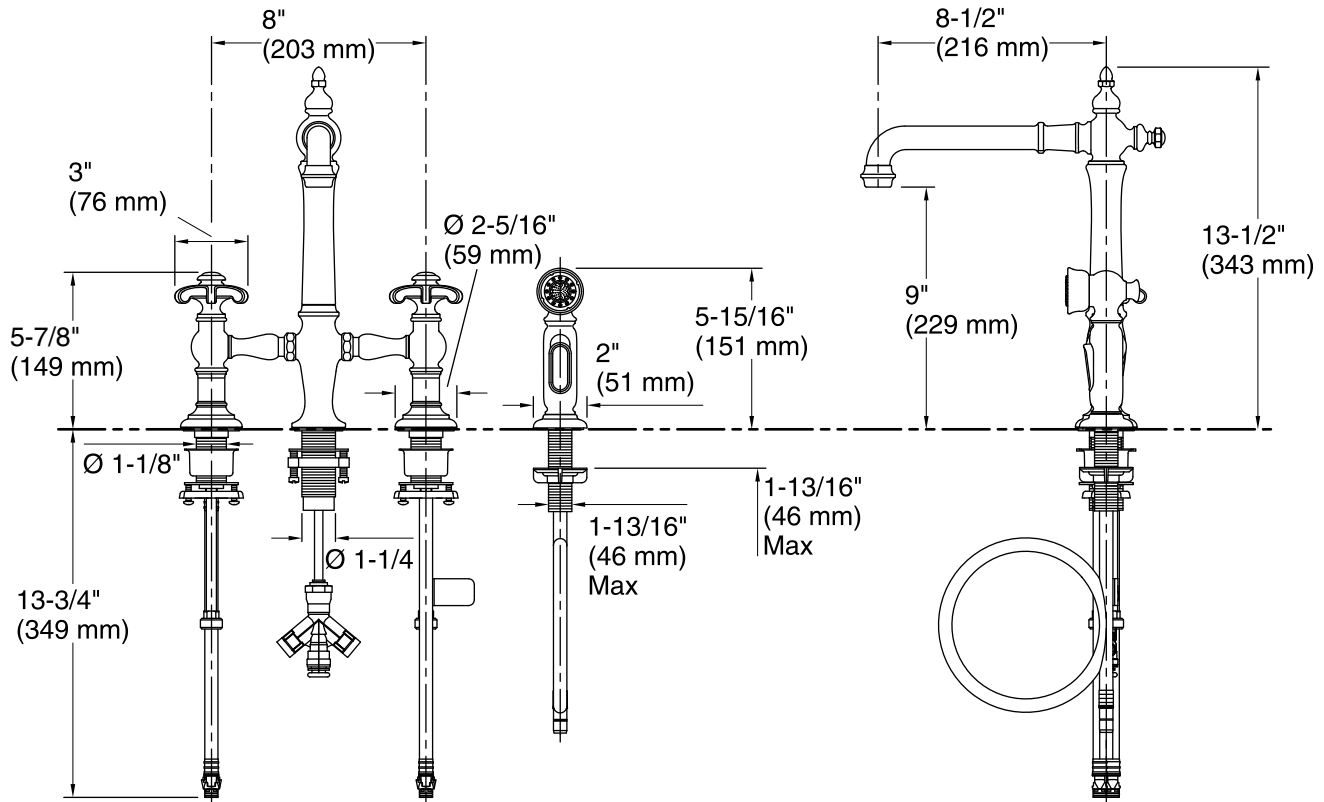

Technical Information

All product dimensions are nominal.

Faucet:

Flow rate: 1.5 gal/min (5.7 l/min)

Pressure: 60 psi (4.1 bar)

Sidespray:

Flow rate: 1.8 gal/min (6.8 l/min)

Pressure: 60 psi (4.1 bar)

Valve body: Plastic

Spout:

Spout reach: 8-1/2" (216 mm)

Handle clearance: 1-1/2" (38 mm)

Notes

Install this product according to the installation guide.

ADA compliant when installed to the specific requirements of these regulations.