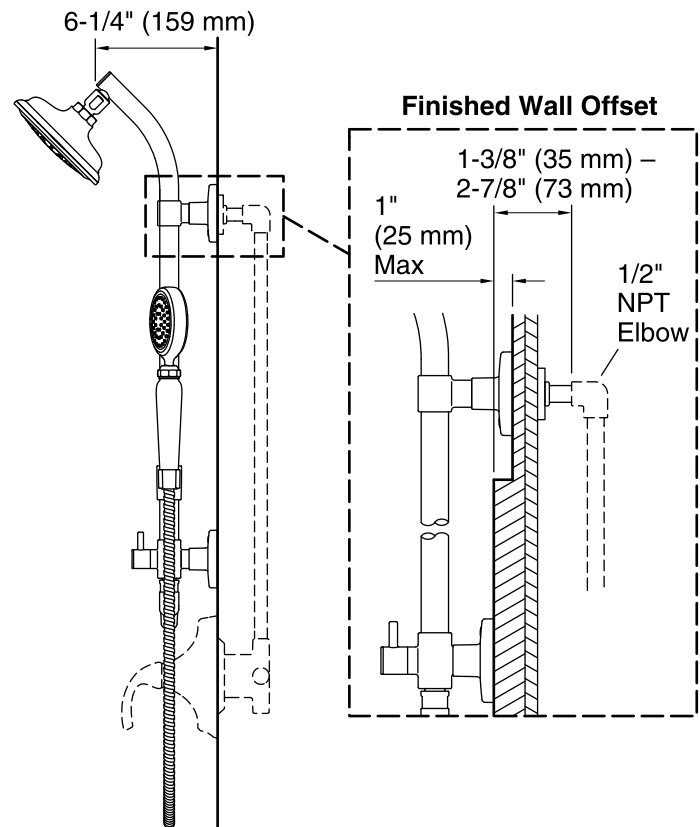

Features

- Includes K-72774 Artifacts showerhead, K-72776 Artifacts handshower, K-45906 HydroRail-S shower column, and K-9514 MasterShower® 60-inch metal hose.
- Katalyst® air-induction technology maximizes the air/water mix for a powerful, even flow.
- Optimized sprayface features a new nozzle geometry that delivers a more focused coverage of large water droplets that both minimizes wasteful overspray and increases cleaning and hair-rinsing performance.
- MasterClean™ sprayface resists hard water buildup and is easy to clean.
- New translucent nozzle color provides improved visual aesthetics with all available finishes.
- 2.0 gpm (gallons per minute) showerhead/handshower flow rate.
- Patent-pending technology allows for an easy shower installation.
- Slidebar bracket allows you to adjust height and angle of handshower.
- Diverter at the base of the column makes for easy toggling between handshower and showerhead.

Material

- Premium metal construction.
- KOHLER finishes resist corrosion and tarnishing.

Installation

- In shower only wall mount installation.
- Installs in less than 60 minutes without changes to in-wall plumbing (subject to condition of existing installation).
- May require additional service parts based on installation type (see installation guide for details).
- Includes an adapter that will fit with most installations but may require K-1194630, K-1187917, or K-1194302.

Recommended Products/Accessories

- 1194302 Large Escutcheon/Mounting Collar Kit
- 1194630 1/2" NPT Deep Rough-in Kit
- 1187917 1/2" NPT Shallow Rough-in Kit

OBC

Codes/Standards

ASME A112.18.1/CSA B125.1
DOE - Energy Policy Act 1992
OBC

Technical Information

All product dimensions are nominal.

Handshower:

Rated maximum flow: 2 gal/min (7.6 l/min)

Showerhead/Body Spray:

Rated maximum flow: 2 gal/min (7.6 l/min)

Notes

Install this product according to the installation guide.