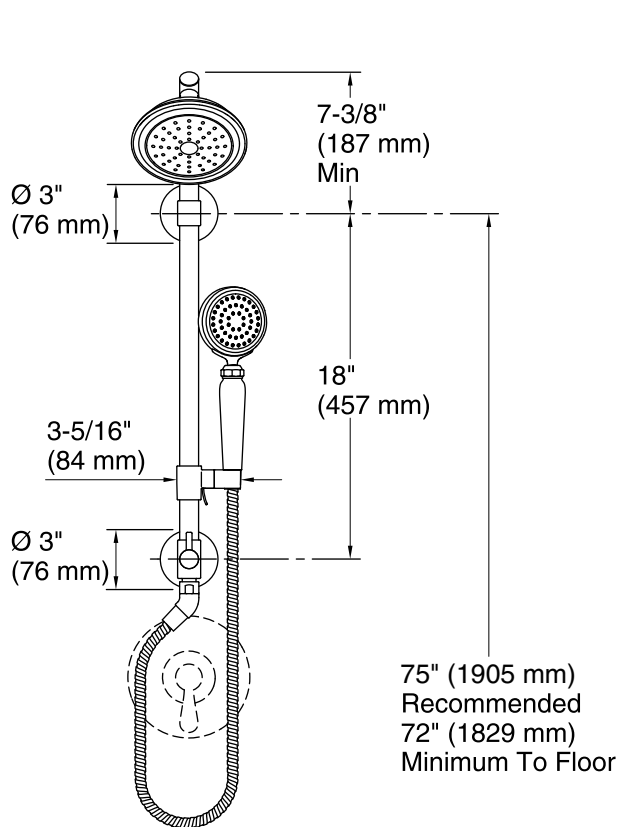

Features

- Includes K-72774 Artifacts showerhead, K-72776 Artifacts handshower, K-45906 HydroRail-S shower column, and K-9514 MasterShower® 60-inch metal hose.
- Katalyst® air-induction technology maximizes the air/water mix for a powerful, even flow.
- Optimized sprayface features a new nozzle geometry that delivers a more focused coverage of large water droplets that both minimizes wasteful overspray and increases cleaning and hair-rinsing performance.
- MasterClean™ sprayface resists hard water buildup and is easy to clean.
- New translucent nozzle color provides improved visual aesthetics with all available finishes.
- 2.0 gpm (gallons per minute) showerhead/handshower flow rate.
- Patent-pending technology allows for an easy shower installation.
- Slidebar bracket allows you to adjust height and angle of handshower.
- Diverter at the base of the column makes for easy toggling between handshower and showerhead.

Material

- Premium metal construction.
- KOHLER finishes resist corrosion and tarnishing.

Installation

- In shower only wall mount installation.
- Installs in less than 60 minutes without changes to in-wall plumbing (subject to condition of existing installation).
- May require additional service parts based on installation type (see installation guide for details).
- Includes an adapter that will fit with most installations but may require K-1194630, K-1187917, or K-1194302.

Recommended Products/Accessories

- 1194302 Large Escutcheon/Mounting Collar Kit
- 1194630 1/2" NPT Deep Rough-in Kit
- 1187917 1/2" NPT Shallow Rough-in Kit

OBC

Codes/Standards

ASME A112.18.1/CSA B125.1
DOE - Energy Policy Act 1992
OBC

Technical Information

All product dimensions are nominal.

Handshower:

Rated maximum flow: 2 gal/min (7.6 l/min)

Showerhead/Body Spray:

Rated maximum flow: 2 gal/min (7.6 l/min)

Notes

Install this product according to the installation guide.