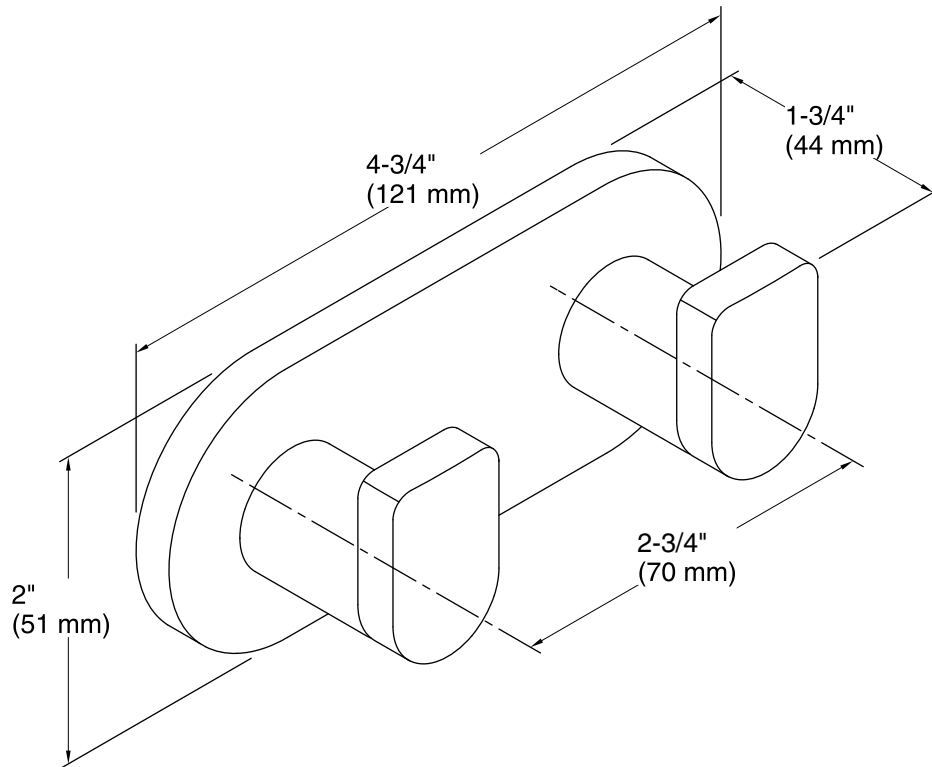

Color	Code	Description
	CP	Polished Chrome
	TT	Titanium

Technical Information

All product dimensions are nominal.

Notes

Install this product according to the installation guide.