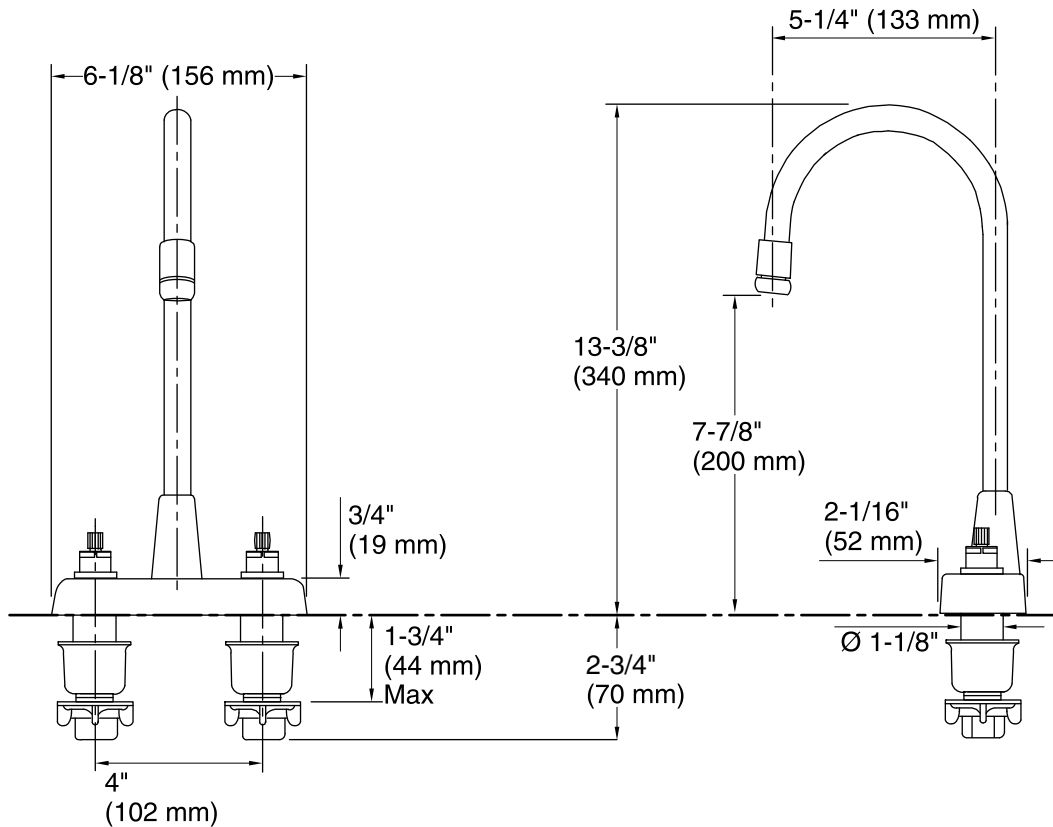

Features

- Brass valve bodies.
- Quarter-turn washerless ceramic disc valves.
- 5-1/4" (133 mm) spout reach.
- Vandal-resistant aerator
- Variety of handle style options.
- Less drain.
- 0.5 gal/min (1.9 l/min) maximum flow rate [max at 60 psi (4.14 bar)].

Color tiles intended for reference only.

Color	Code	Description
-------	------	-------------

	CP	Polished Chrome
--	----	-----------------

Technical Information

All product dimensions are nominal.

Faucet:

Flow rate: 0.5 gal/min (1.9 l/min)

Pressure: 60 psi (4.1 bar)

Spout:

Spout reach: 5-1/4" (133 mm)

Notes

Install this product according to the installation guide.