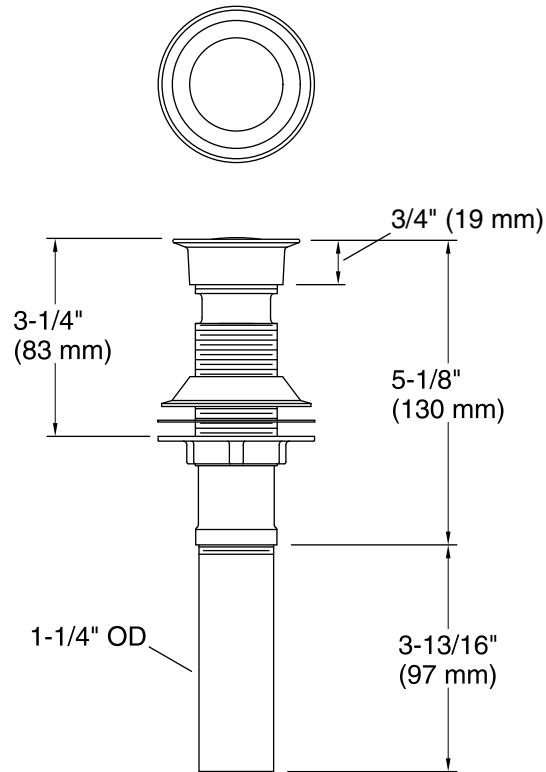

Technical Information

All product dimensions are nominal.

Notes

Install this product according to the installation guide.