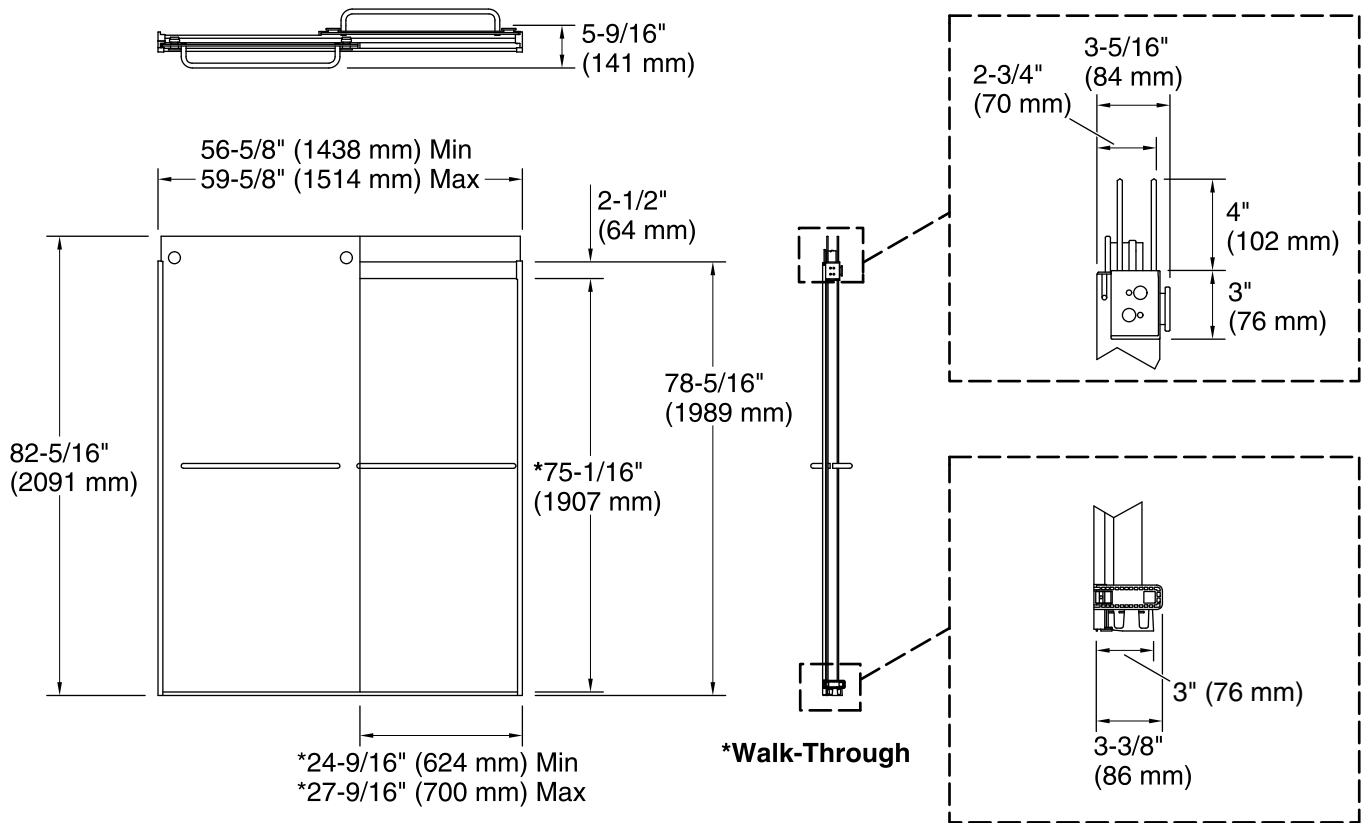

### Technology

- Frameless, 5/16-inch-thick Crystal Clear tempered glass.
- Innovative roller design simplifies installation and provides out-of-plumb adjustability while glass is installed.
- Cushioned center guide provides quiet sliding action.
- Gently curved towel bars, inside and outside, provide integrated storage on the door.
- CleanCoat® nanotechnology helps prevent bacteria, mildew and water stains on your glass, making it easy to clean and looking new.

### Technical Information

All product dimensions are nominal.

Installation type: For shower base installation

Opening style: Sliding/Bypass

Opening Width - Min: 56-5/8" (1438 mm)

Opening Width - Max: 59-5/8" (1514 mm)

Walk-through - Min: 24-9/16" (624 mm)

Walk-through - Max: 27-9/16" (700 mm)

Glass thickness: 5/16" (8 mm)

Glass coating: CleanCoat®

### Notes

Install this product according to the installation guide.

The vertical opening should be a minimum of 84-1/2" (2146 mm) to allow for installation clearance.