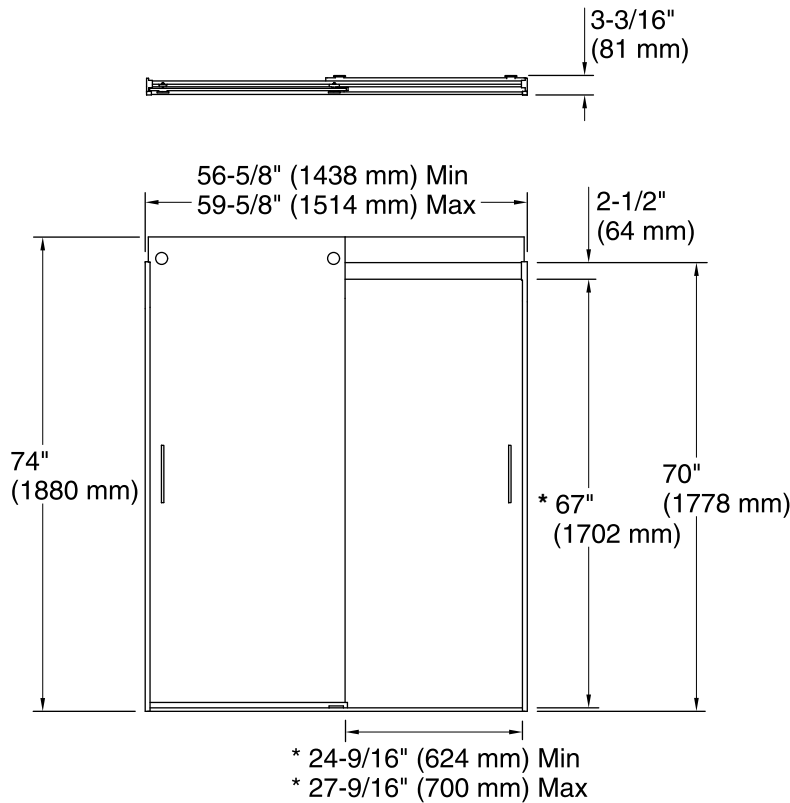

Features

- Frameless, 5/16-inch-thick Crystal Clear tempered glass.
- Innovative roller design simplifies installation and provides out-of-plumb adjustability while glass is installed.
- Cushioned center guide provides quiet sliding action.
- Vertical blade handles accentuate the contemporary style.
- CleanCoat® glass treatment repels water for improved ease of cleaning.

* Walk-Through

Technical Information

All product dimensions are nominal.

Installation type:	For shower base installation
Opening style:	Sliding/Bypass
Opening Width - Min:	56-5/8" (1438 mm)
Opening Width - Max:	59-5/8" (1514 mm)
Walk-through - Min:	24-9/16" (624 mm)
Walk-through - Max:	27-9/16" (700 mm)
Glass thickness:	5/16" (8 mm)
Glass coating:	CleanCoat®

Notes

Install this product according to the installation guide.

The vertical opening should be a minimum of 76-1/2" (1943 mm) to allow for installation clearance.