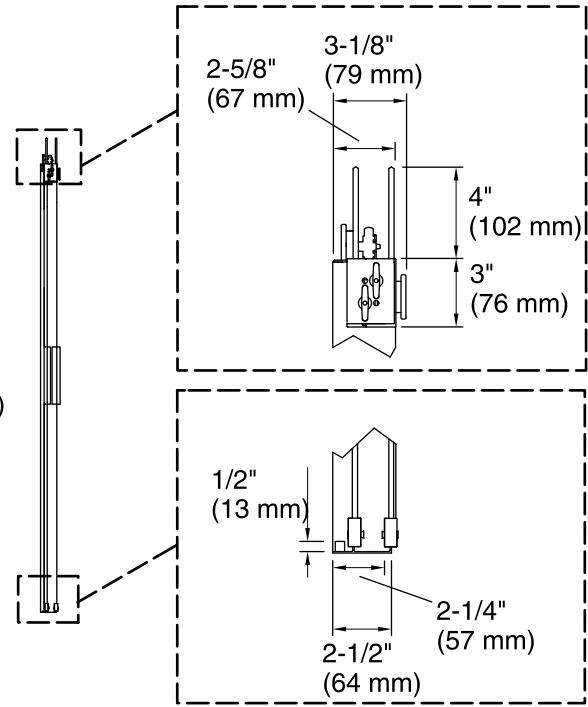

Features

- Frameless, 5/16-inch-thick Crystal Clear tempered glass.
- Innovative roller design simplifies installation and provides out-of-plumb adjustability while glass is installed.
- Cushioned center guide provides quiet sliding action.
- Vertical blade handles accentuate the contemporary style.
- CleanCoat® glass treatment repels water for improved ease of cleaning.

* Walk-Through

Technical Information

All product dimensions are nominal.

Installation type:	For shower base installation
Opening style:	Sliding/Bypass
Opening Width - Min:	56-5/8" (1438 mm)
Opening Width - Max:	59-5/8" (1514 mm)
Walk-through - Min:	24-9/16" (624 mm)
Walk-through - Max:	27-9/16" (700 mm)
Glass thickness:	5/16" (8 mm)
Glass coating:	CleanCoat®

Notes

Install this product according to the installation guide.

The vertical opening should be a minimum of 76-1/2" (1943 mm) to allow for installation clearance.