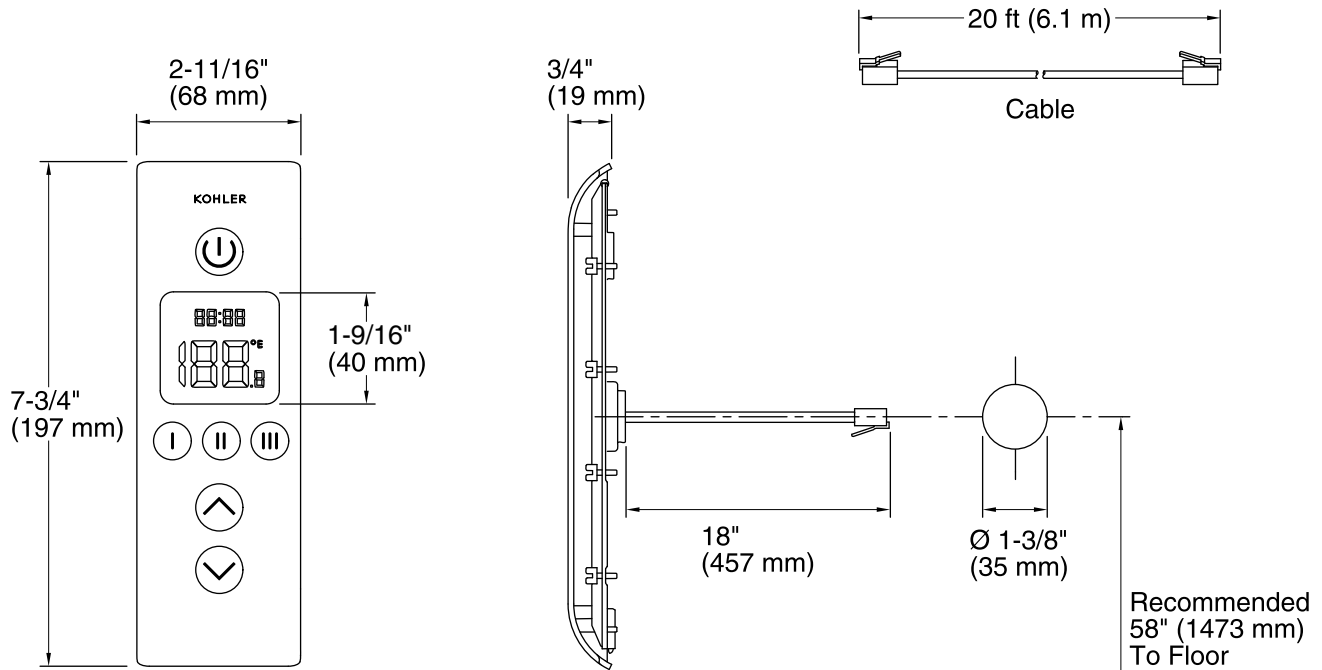

Technical Information

All product dimensions are nominal.

Max. Ambient temp: 125°F (51.7°C)

Max. Relative humidity
non-condensing: 100%

Notes

Install this product according to the installation guide.