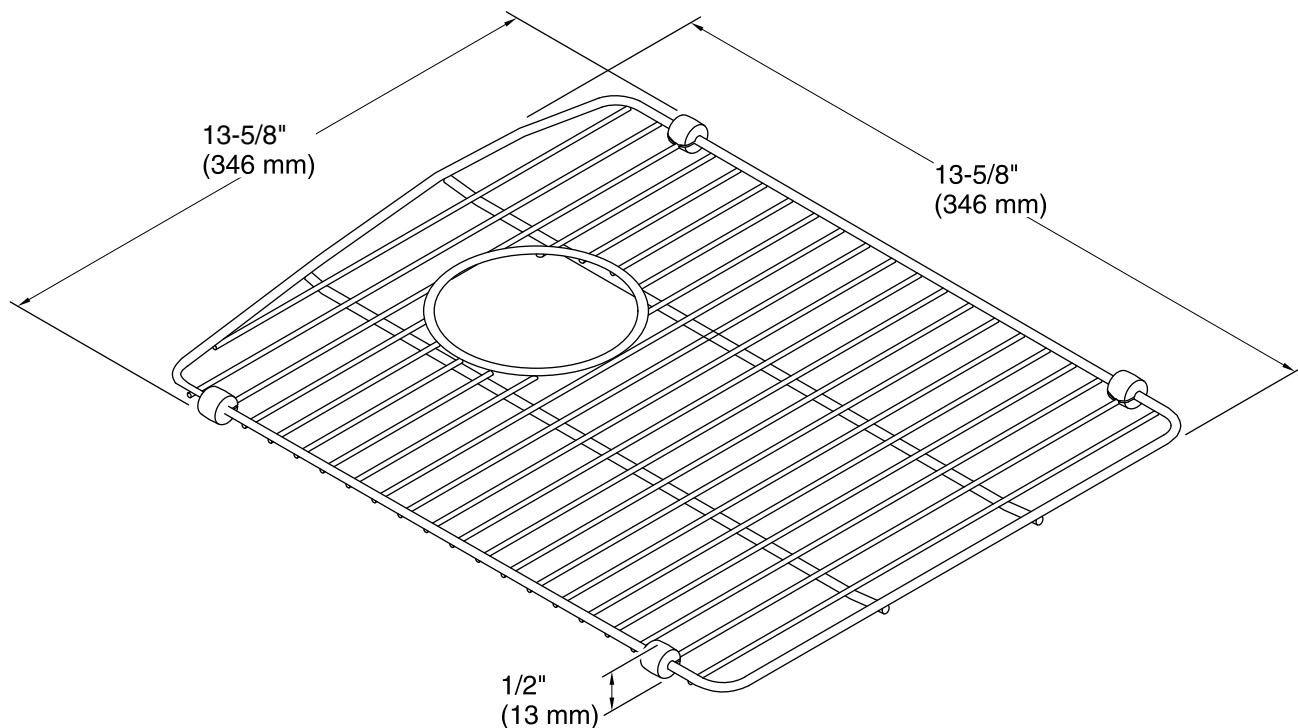

Features

- Fits in the right bowl of the K-8185-1 and K-RH8185-1 Kennon kitchen sink.
- Durable stainless steel construction.
- Innovative wheels around the perimeter provide a secure fit and reduce debris buildup.
- Helps protect sink surface from daily wear.
- Dishwasher safe.

	ST	Stainless Steel
--	----	-----------------

Technical Information

All product dimensions are nominal.