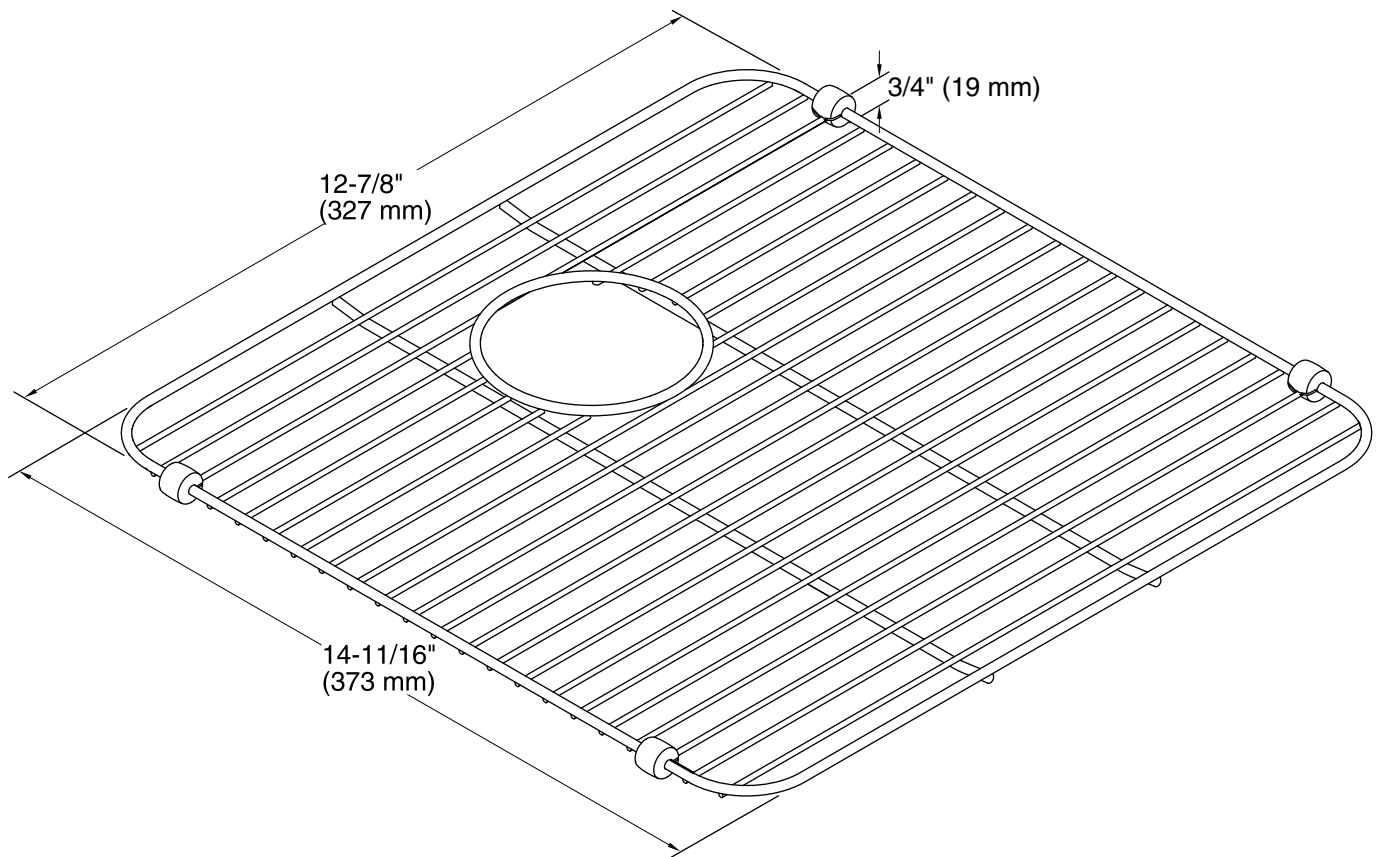

KOHLER®

Iron/Tones®
Stainless steel sink rack, 12-7/8" x 14-11/16"
K-5184

Technical Information

All product dimensions are nominal.

1-800-4KOHLER (1-800-456-4537)

Kohler Co. reserves the right to make revisions without notice to product specifications.

For the most current Specification Sheet, go to www.kohler.com.

3-18-2019 09:02 - US/CA

THE BOLD LOOK
OF **KOHLER®**