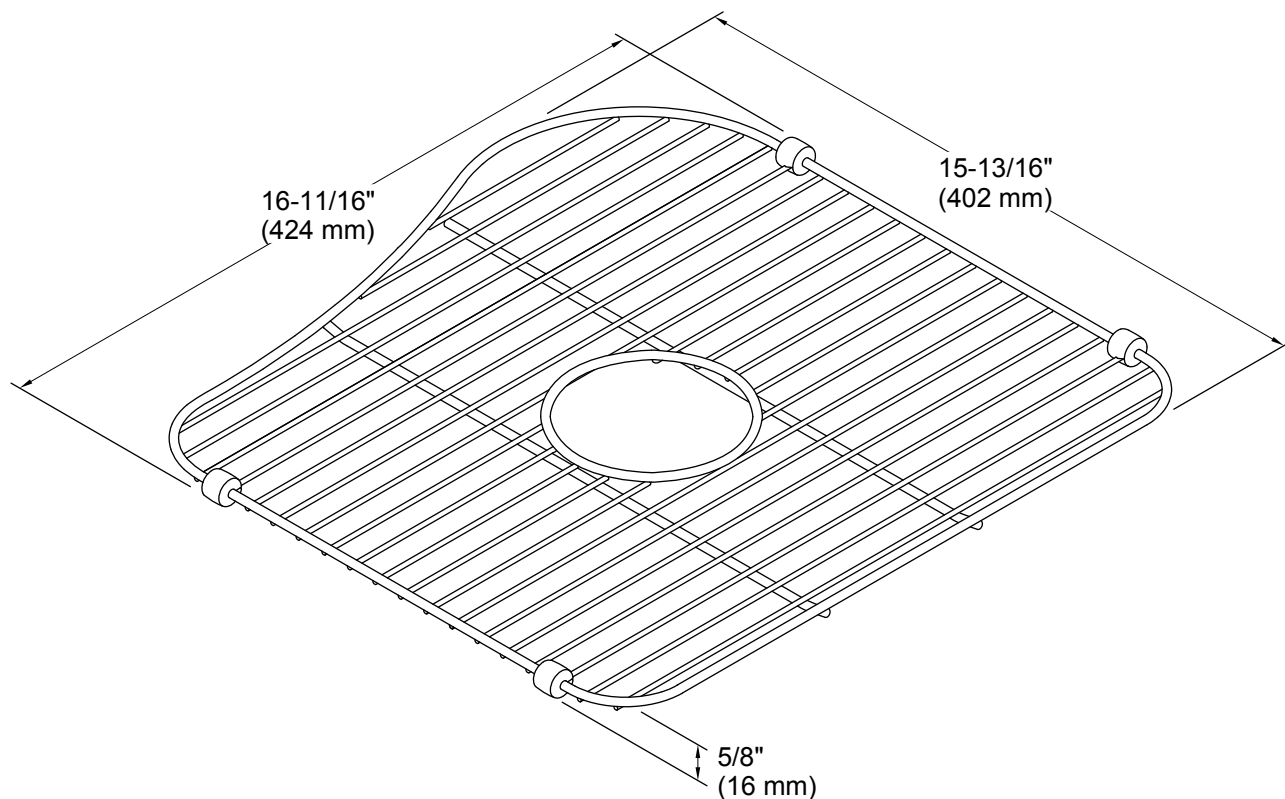

### Features

- Fits in the large bowl of the K-3361 Staccato kitchen sink.
- Durable stainless-steel construction.
- Helps protect sink surface from daily wear.
- Innovative wheels around the perimeter provide a secure fit and reduce debris buildup.
- Dishwasher safe.

### Technical Information

All product dimensions are nominal.