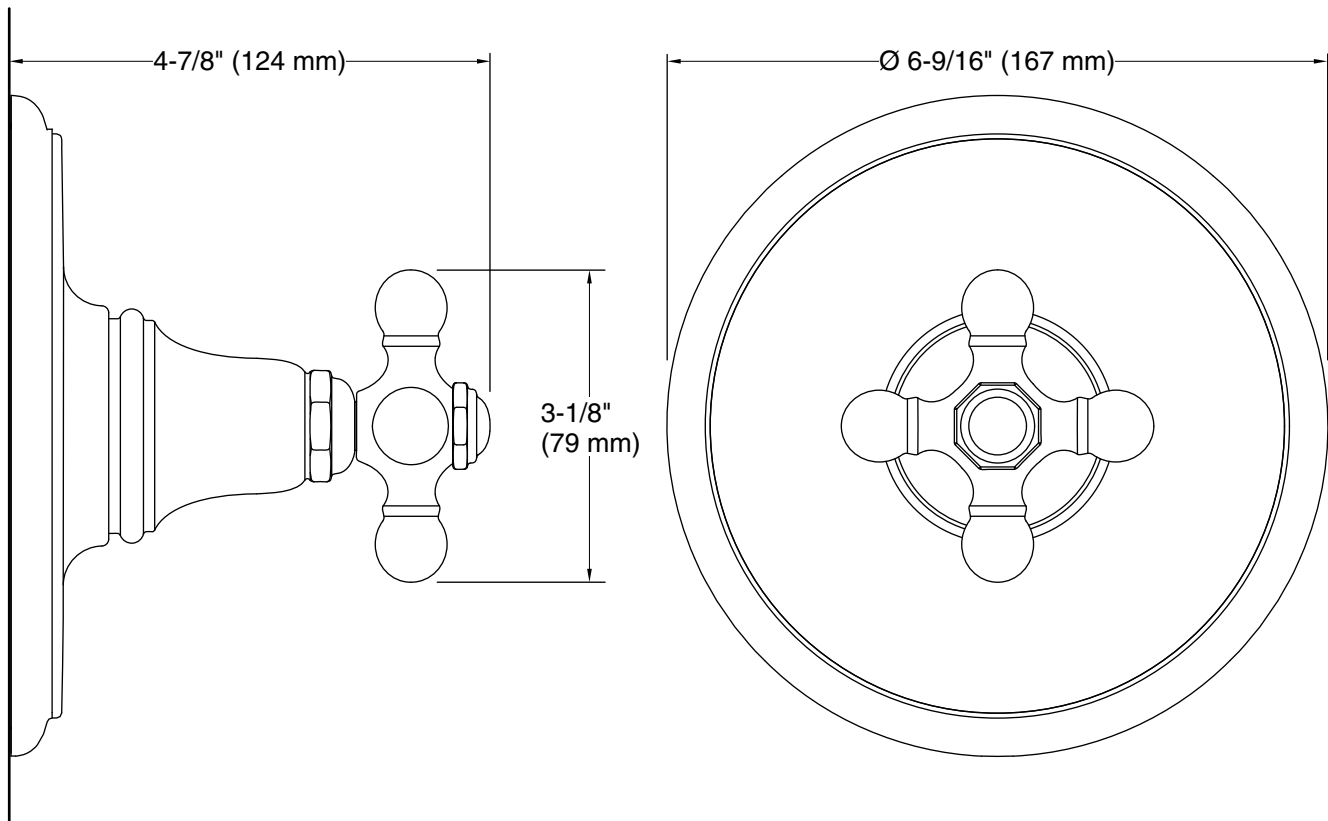

Technical Information

All product dimensions are nominal.

Notes

Install this product according to the installation instructions.

ADA compliant when installed to the specific requirements of these regulations.