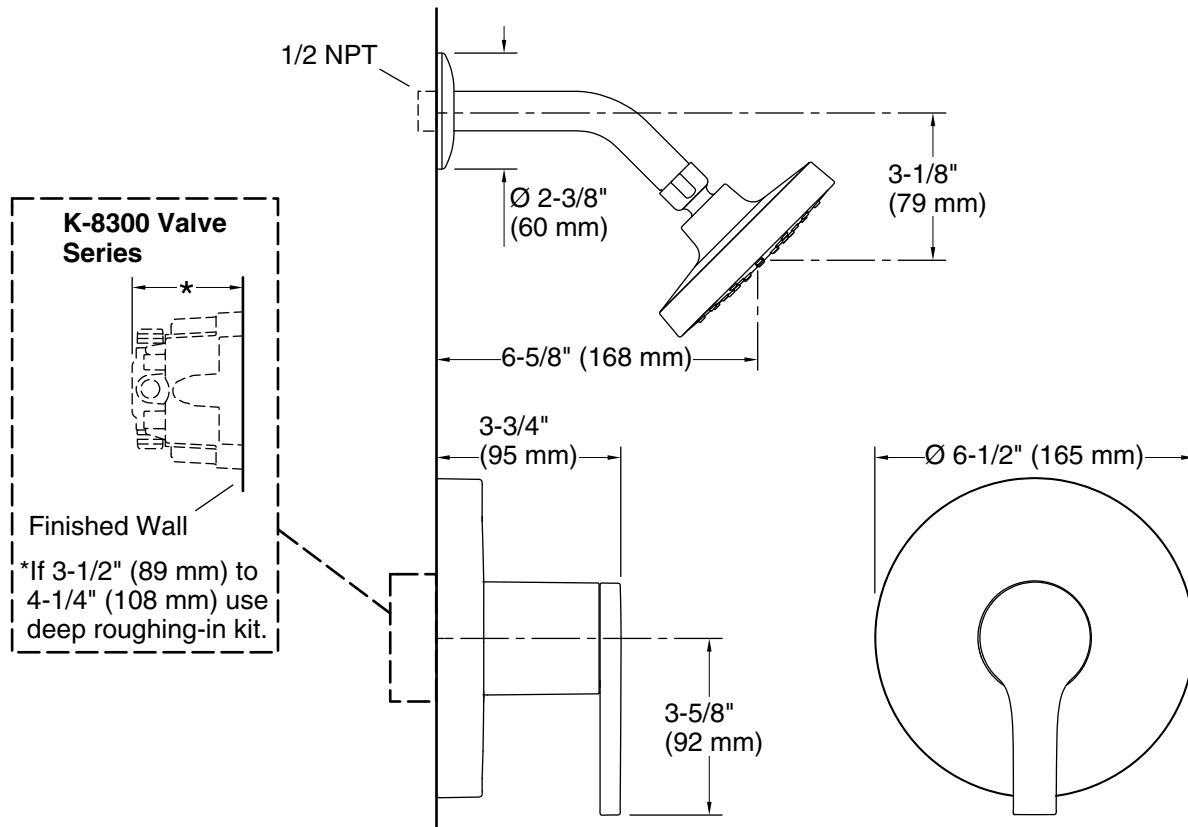

Features

- Single-function 1.5 gpm (5.7 lpm) showerhead
- A single handle controls both on/off activation and temperature setting
- MasterClean™ sprayface features an easy-to-clean surface that withstands mineral buildup and maximizes spray performance
- Box includes: Showerhead, shower arm and flange, faceplate with lever handle
- Coordinates with other products in the Elate collection
- This product can help a building earn Water Efficiency points in LEED® Green Building Rating System

or

K-28304-K Thermostatic valve body and cartridge kit

Codes/Standards

ASME A112.18.1/CSA B125.1
DOE - Energy Policy Act 1992
EPA WaterSense®
California Energy Commission (CEC)

KOHLER® Faucet Lifetime Limited Warranty

Technical Information

All product dimensions are nominal.

Drain included: No

Spout:

Handshower rated max flow: 1.5 gal/min (5.7 l/min)

Shower/Rainhead rated max flow: 1.5 gal/min (5.7 l/min)

Notes

Install this product according to the installation guide.

Cap the shower outlet if the deck-mounted spout, diverter, or hand shower is connected to the spout outlet.

Install straight pipe or tube drop of 7" (178 mm) to 18" (457 mm) with single elbow between the valve and the wall-mount spout.