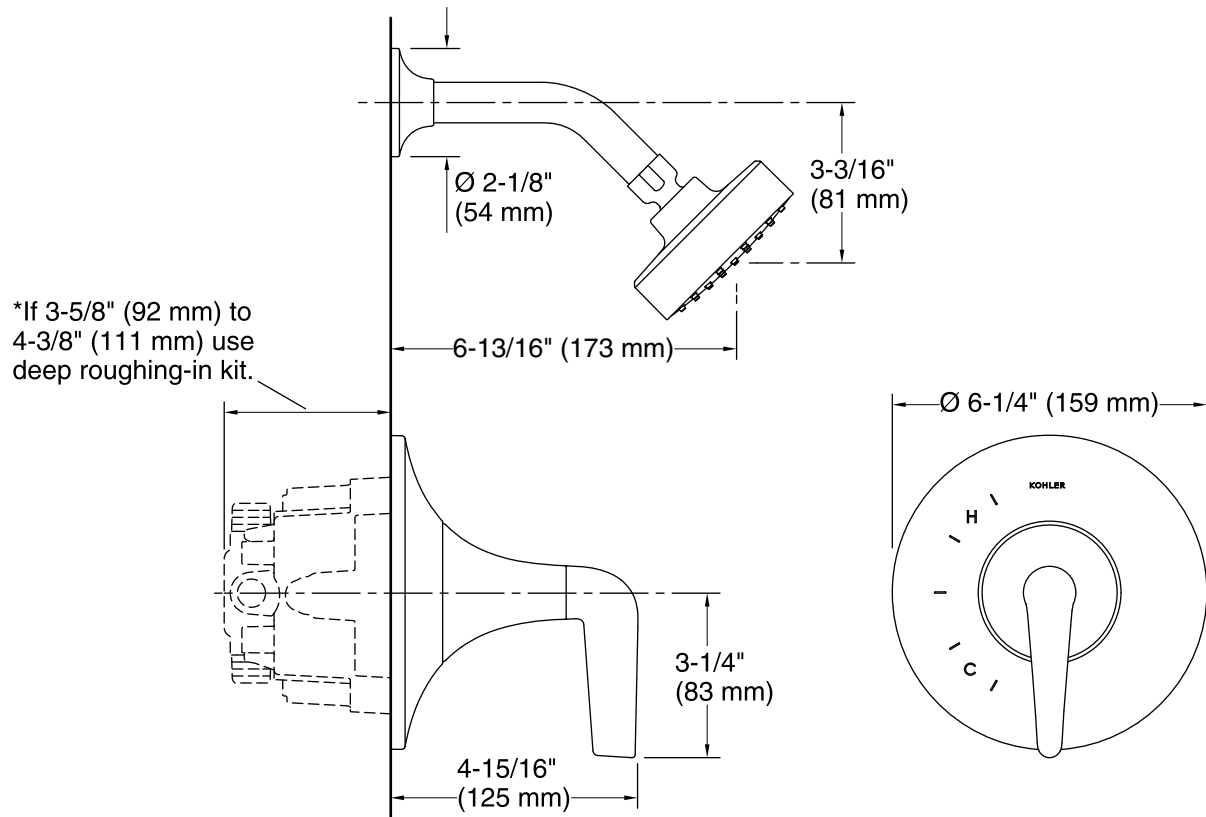

Technical Information

All product dimensions are nominal.

Showerhead/Body Spray:

Rated maximum flow: 1.75 gal/min (6.6 l/min)

Pressure: 80 psi (5.5 bar)

Notes

Install this product according to the installation instructions.