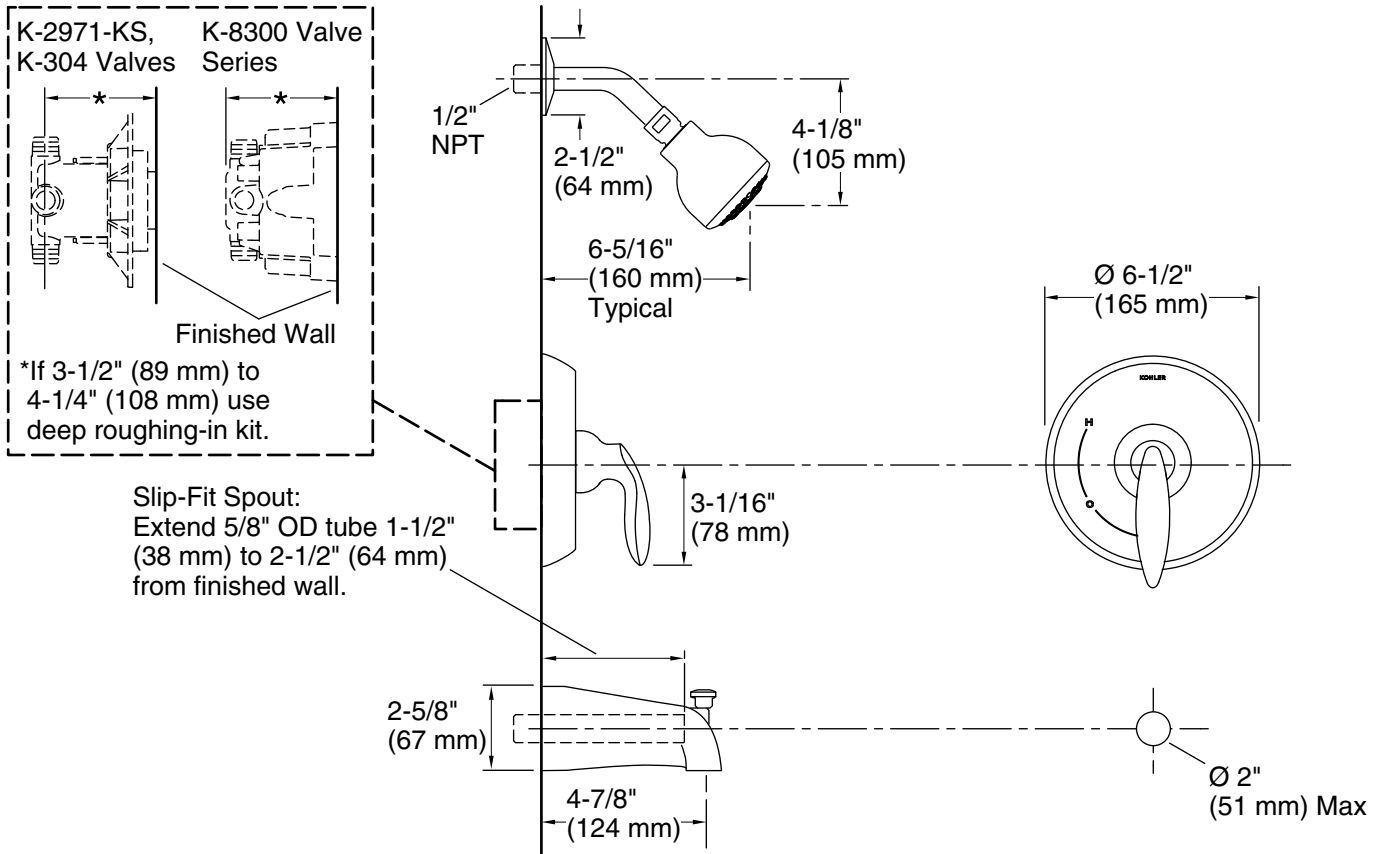

Features

- Includes faceplate with handle, bath spout, shower arm with flange and showerhead.
- Single handle controls both on/off activation and temperature settings.
- Includes diverter bath spout with 1/2" copper slip-fit connection.
- Includes single-function 1.5 gpm (5.7 l/min) showerhead.
- MasterClean™ sprayface features an easy-to-clean surface that withstands mineral buildup.
- Complements Coralais faucets and accessories.

Color	Code	Description
-------	------	-------------

	CP	Polished Chrome
---	----	-----------------

Technical Information

All product dimensions are nominal.

Showerhead/Body Spray:

Rated maximum flow: 1.5 gal/min (5.7 l/min)

Pressure: 80 psi (5.5 bar)

Notes

Install the product according to the installation guide.

NOTICE: Risk of product damage. Long screws for installing trim can damage the K-2971-KS valve. Consult the trim installation guide to verify if the thin wall installation kit (88526) is needed.

Install straight pipe or tube drop of 7" (178 mm) to 18" (457 mm) with single elbow between the valve and the wall-mount spout. Elbow must be a 90 degree drop ell that is secured to rigid framing.