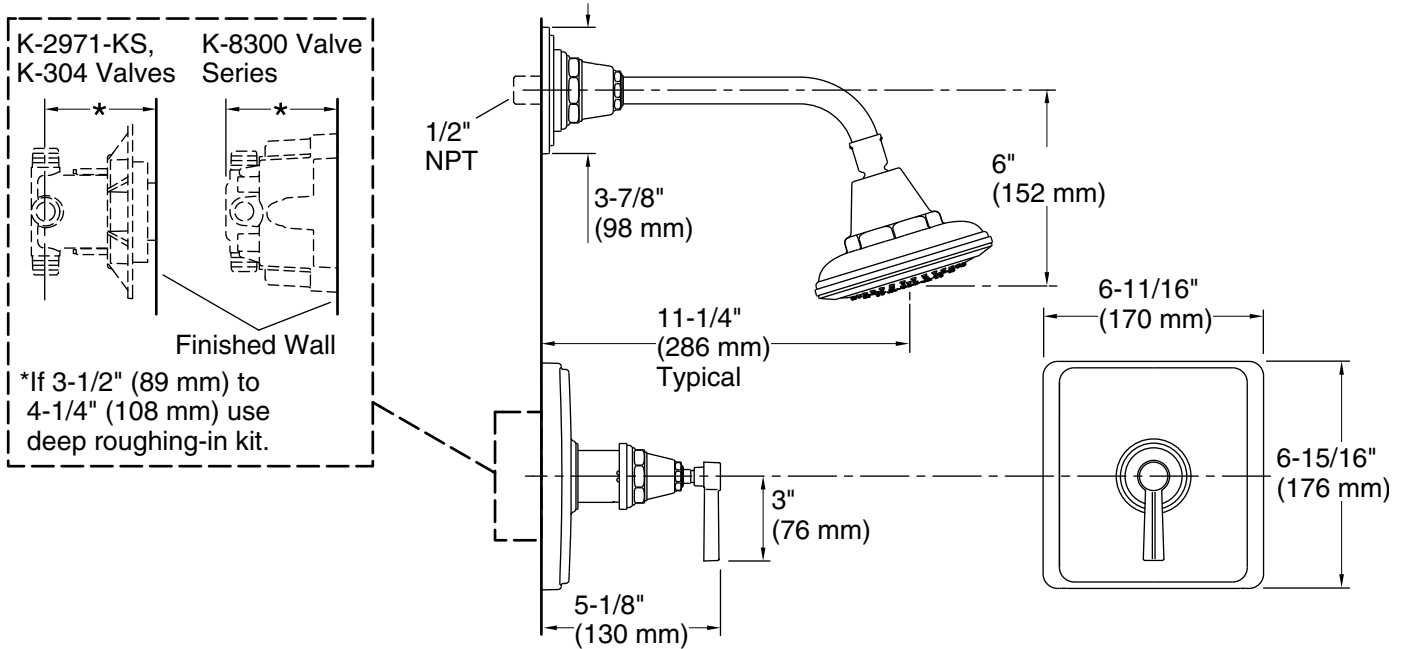

Technical Information

All product dimensions are nominal.

Drain included: No

Showerhead/Body Spray:

Rated maximum flow: 2.5 gal/min (9.5 l/min)

Pressure: 80 psi (5.5 bar)

Notes

Install the product according to the installation guide.

NOTICE: Risk of product damage. Long screws for installing trim can damage the K-2971-KS valve. Consult the trim installation guide to verify if the thin wall installation kit is needed.