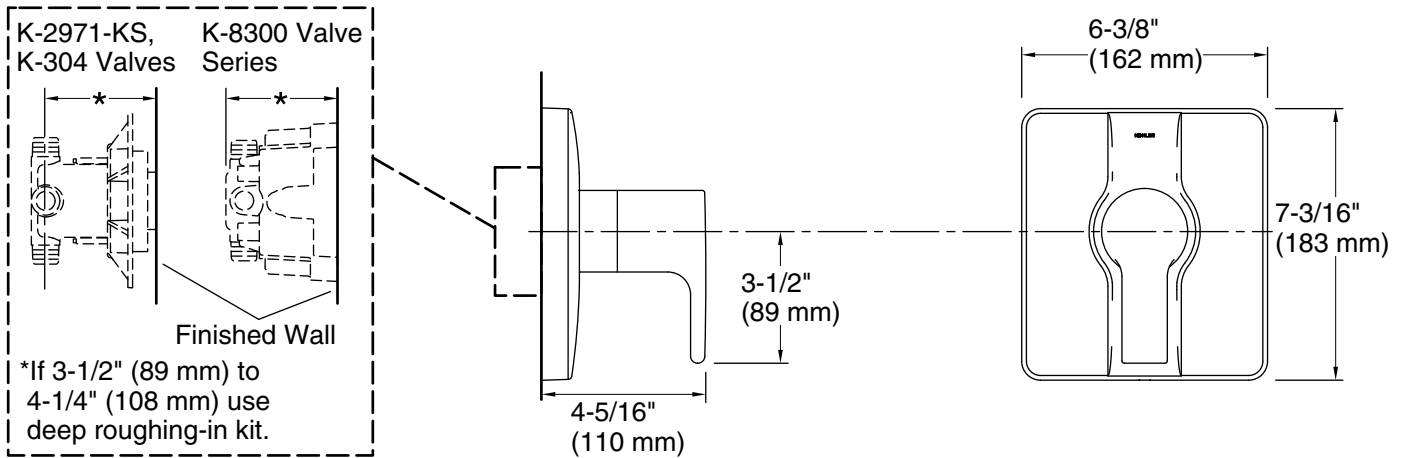

	CP	Polished Chrome
---	----	-----------------

Technical Information

All product dimensions are nominal.

Showerhead/Body Spray:

Rated maximum flow: 2.5 gal/min (9.5 l/min)

Pressure: 80 psi (5.5 bar)

Notes

Install the product according to the installation guide.