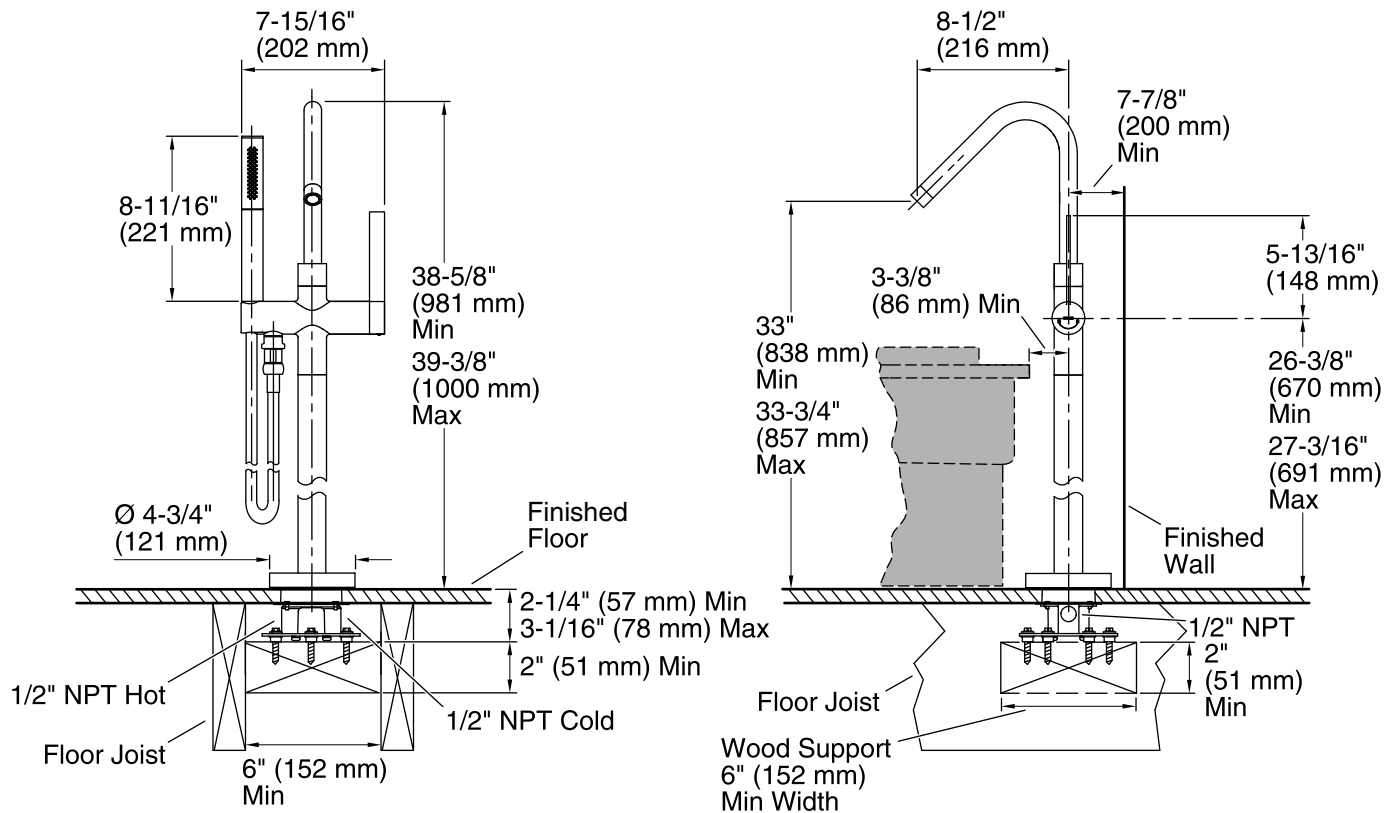

Technical Information

All product dimensions are nominal.

Faucet:

Flow rate: 6 gal/min (22.7 l/min)

Pressure: 45 psi (3.1 bar)

Spout:

Spout reach: 8-1/2" (216 mm)

Handshower:

Rated maximum flow: 1.75 gal/min (6.6 l/min)

Pressure: 80 psi (5.5 bar)

Notes

For use with automatic compensating valves rated at 1.3 gal/min (4.9 l/min) or less.

Install this product according to the installation guide.

Adequate floor support is required. The wood support must be a minimum of 2" (51 mm) thick by 6" (152 mm) wide. 2x6 lumber is NOT adequate for this application.

Concrete can be used as the floor support.

Requires 3/16" masonry drill bit and six 1/4" x 1-3/4" concrete screws, not included.