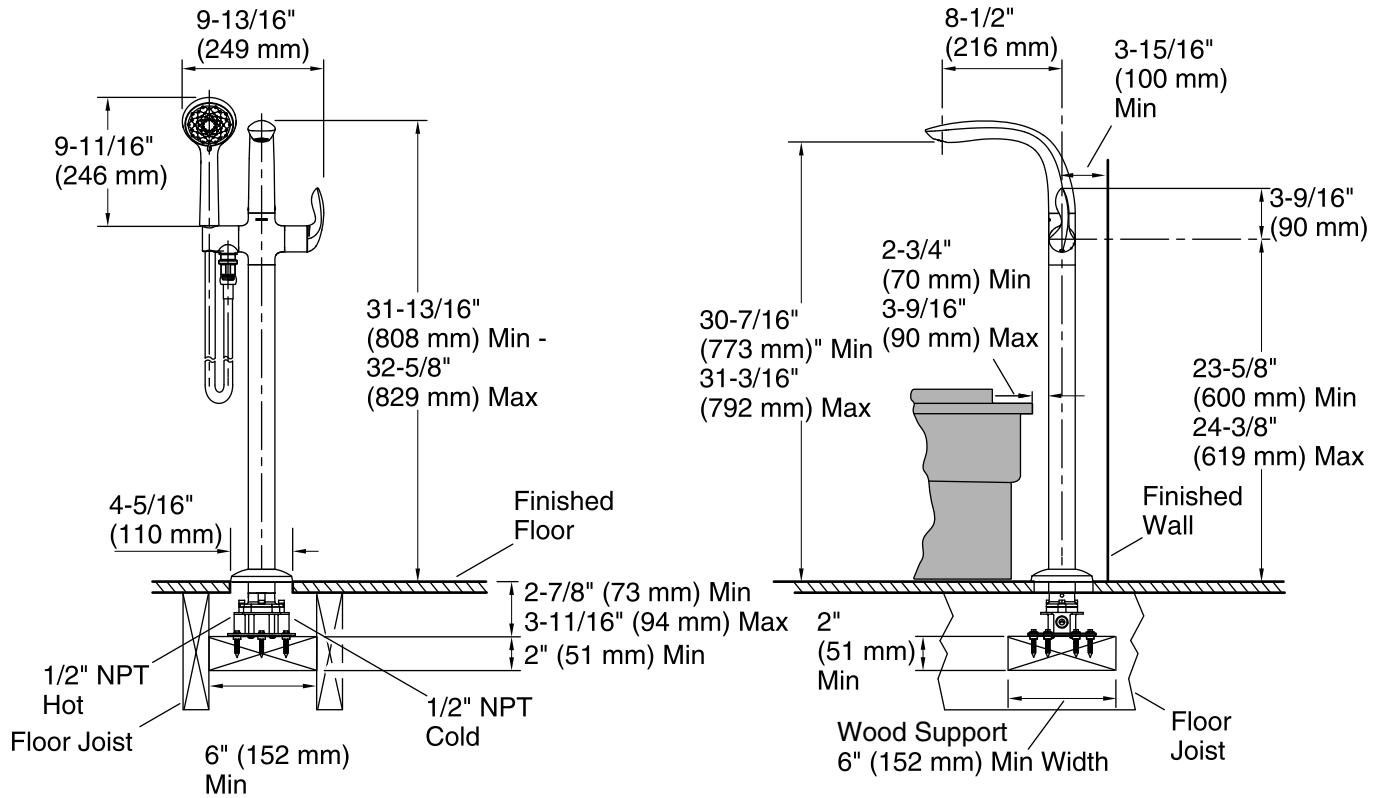

### Installation

- Floor-mount.
- Compatibility with tub varies by application.
- Requires K-97342 mounting-block.

### Technical Information

All product dimensions are nominal.

#### Spout:

Spout reach: 8-1/2" (216 mm)