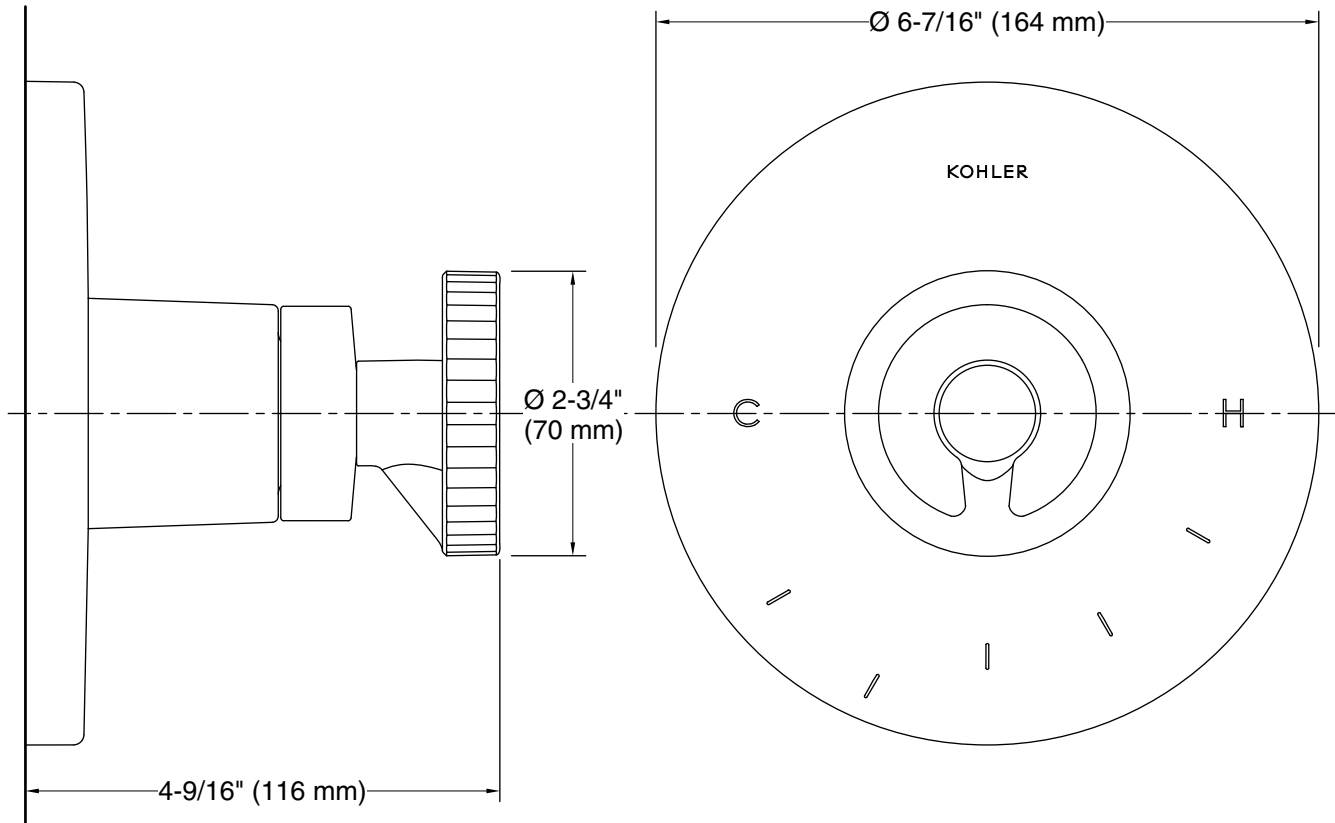

Technical Information

All product dimensions are nominal.

Drain included: No

Notes

Install this product according to the installation instructions.