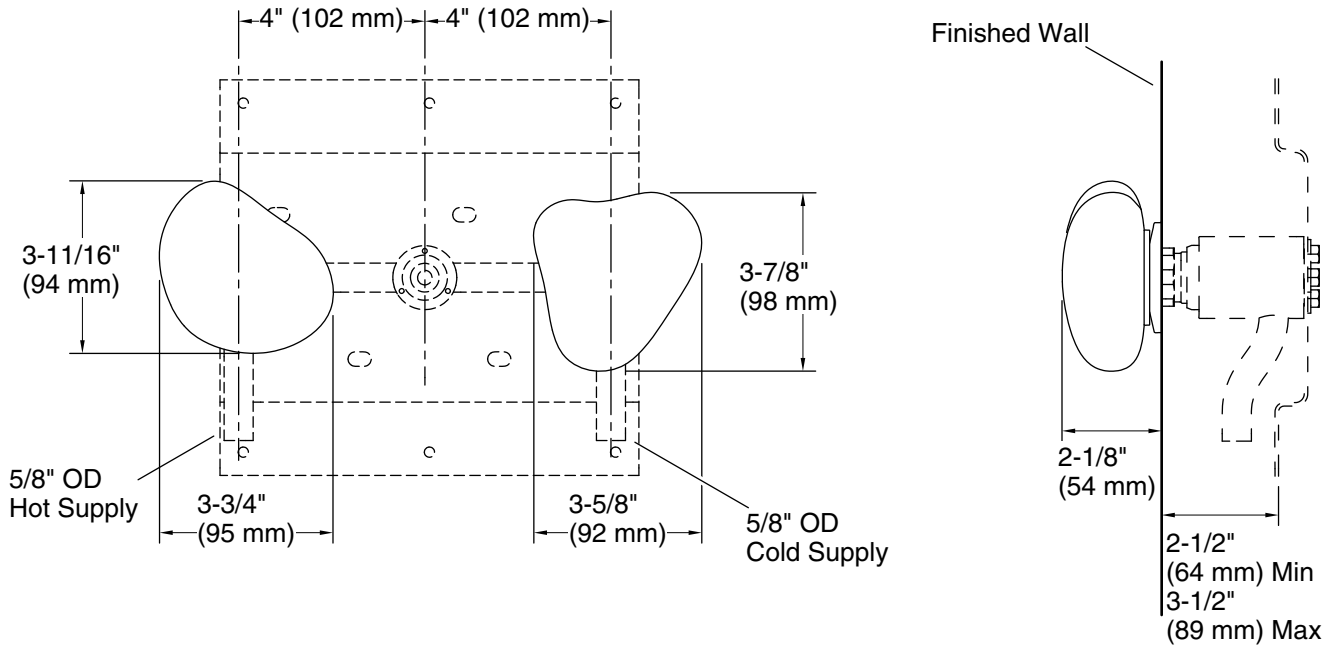

K-32695-PELED 14-3/4" pendant

K-34748 Oval cabinet knob

K-5401-DA One-piece elongated smart toilet, dual-flush

Included Components

1349542 Valve Adapter Kit

Codes/Standards

ASME A112.18.1/CSA B125.1

KOHLER® Faucet Lifetime Limited Warranty

Technical Information

All product dimensions are nominal.

Drain included: No

Drain with overflow: No

Spout:

Notes

Install this product according to the installation instructions.