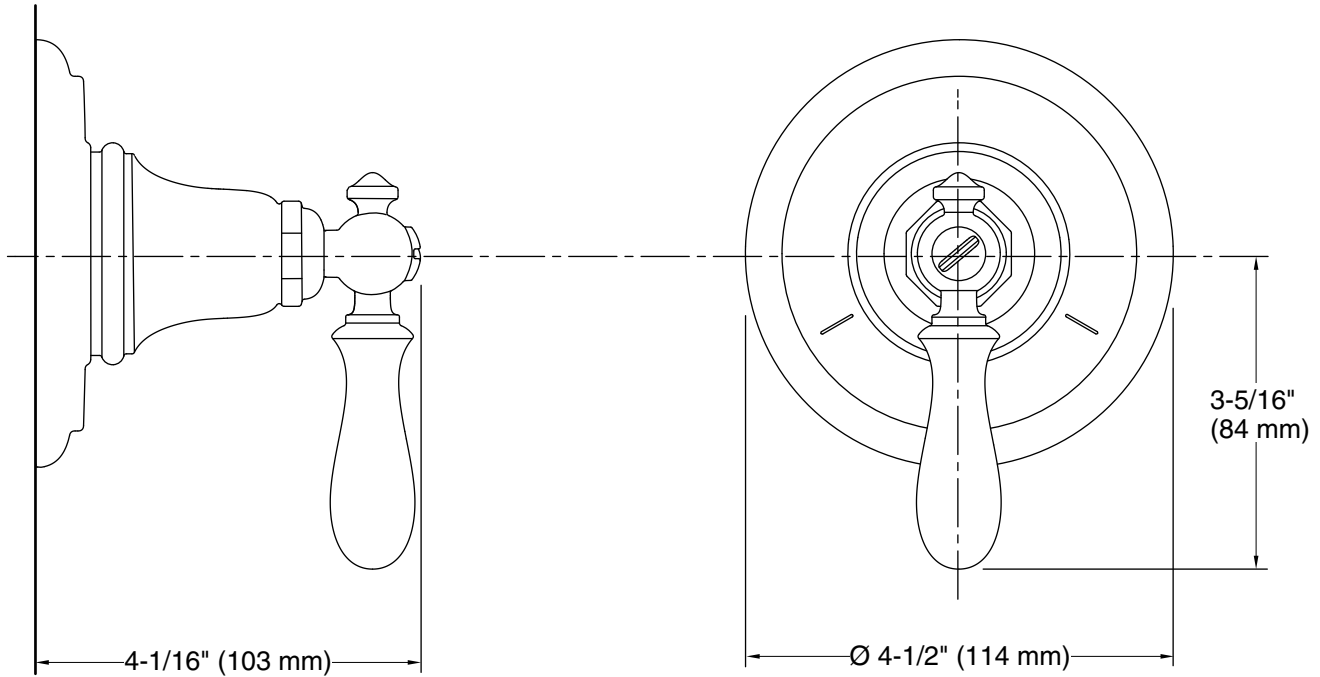

**Technical Information**

All product dimensions are nominal.

**Notes**

Install this product according to the installation instructions.

ADA, OBC, CSA B651 compliant when installed to the specific requirements of these regulations.