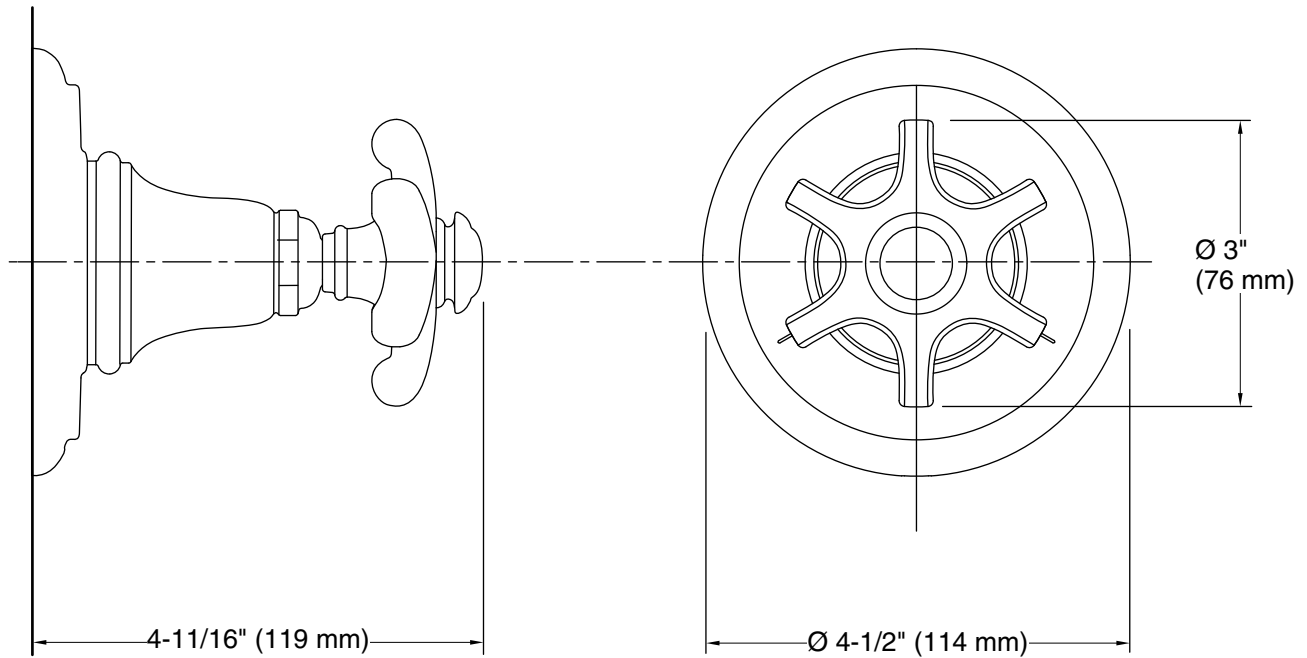

**Technical Information**

All product dimensions are nominal.

**Notes**

Install this product according to the installation instructions.

ADA, CSA B651 compliant when installed to the specific requirements of these regulations.