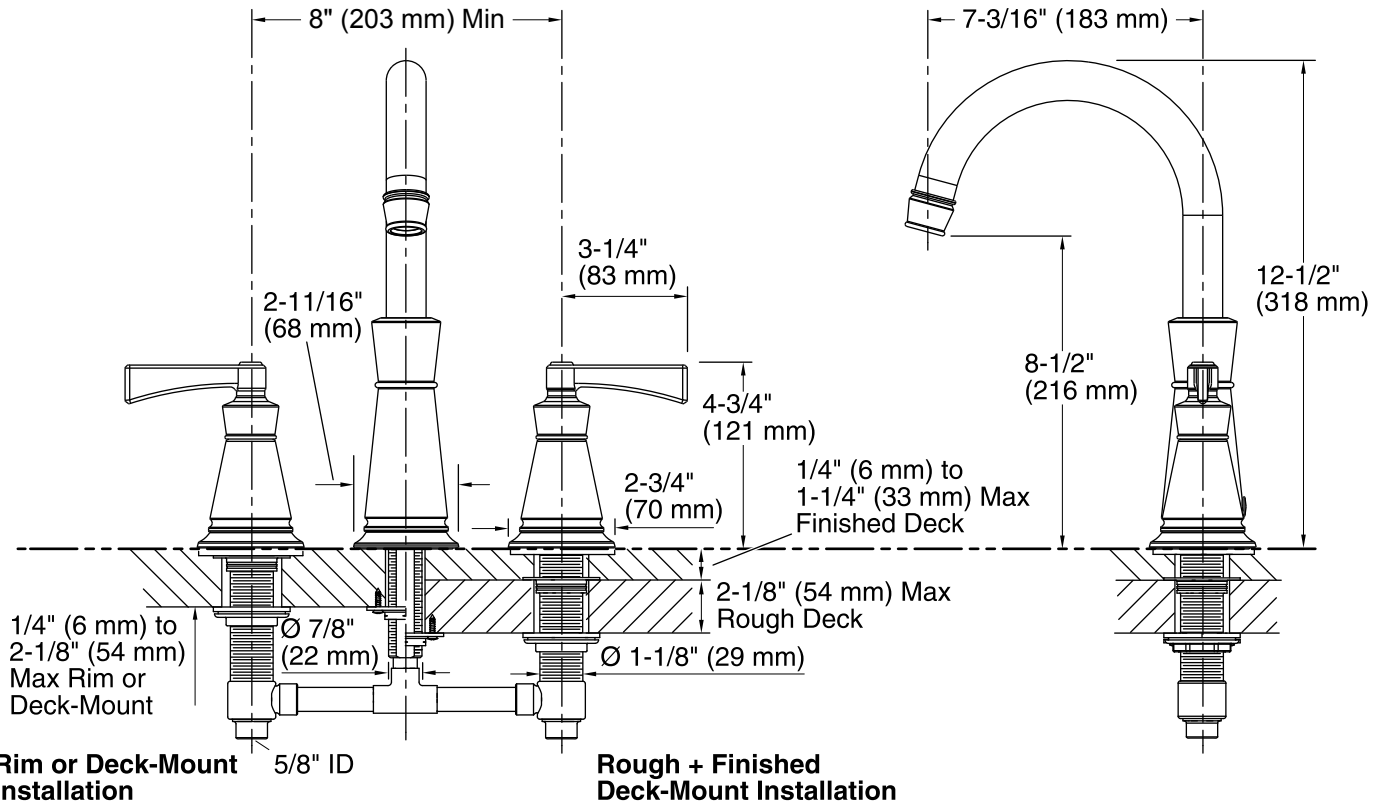

Technical Information

All product dimensions are nominal.

Valve body: Machined-brass

Spout:

Spout reach: 7-3/16" (183 mm)

Notes

Install this product according to the installation guide.

ADA, OBC, CSA B651 compliant when installed to the specific requirements of these regulations.