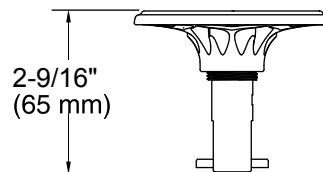

Features

- Handle designed to complement contemporary bathroom decor.
- Designed specifically for use with any PureFlo rough drain (sold separately).
- Trim can be easily removed when the design or finish needs updating.
- Smooth, rotary turn operation.
- Includes handle, stopper, decorative flange with flange nut, overflow escutcheon, and alignment tool.
- Not required for pressure testing the rough drain.
- KOHLER finishes resist corrosion and tarnishing.
- Victorian Push.

Material

- Durable metal construction.

Required Products/Accessories

- K-37380 30" Rough-in Cable Bath Drain
or
• K-37383 30" Rough-in Cable Bath Drain

Codes/Standards

ASME A112.18.2/CSA B125.2

KOHLER® Faucet Lifetime Limited Warranty

Technical Information

All product dimensions are nominal.

Notes

Install this product according to the installation guide.