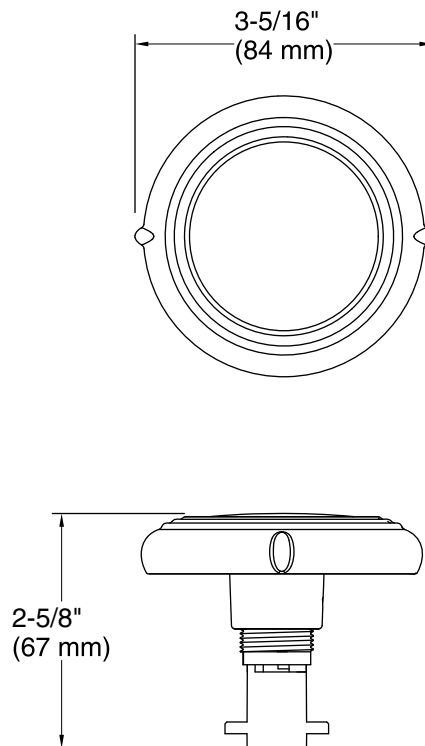

Features

- Handle designed to complement contemporary bathroom decor.
- Designed specifically for use with any PureFlo rough drain (sold separately).
- Trim can be easily removed when the design or finish needs updating
- Smooth, rotary turn operation.
- Includes handle, stopper, decorative flange with flange nut, overflow escutcheon, and alignment tool.
- Not required for pressure testing the rough drain.

Material

- Durable metal construction.
- KOHLER finishes resist corrosion and tarnishing.

Required Products/Accessories

K-37380 30" Rough-in Cable Bath Drain

or

K-37383 30" Rough-in Cable Bath Drain

Codes/Standards

Technical Information

All product dimensions are nominal.

Notes

Install this product according to the installation guide.