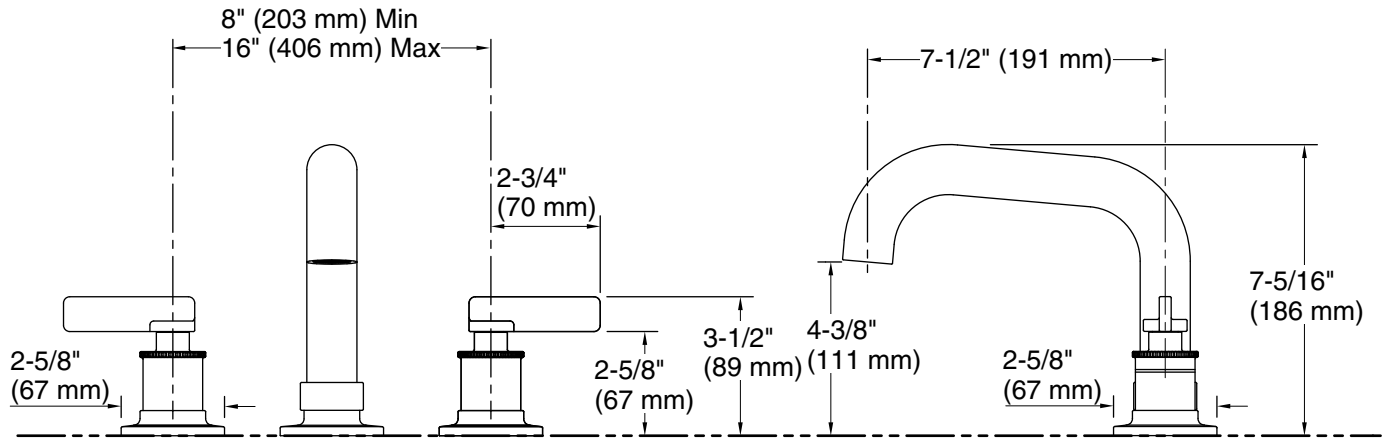

Technical Information

All product dimensions are nominal.

Drain included: No

Notes

Install this product according to the installation instructions.

ADA, OBC, CSA B651 compliant when installed to the specific requirements of these regulations.