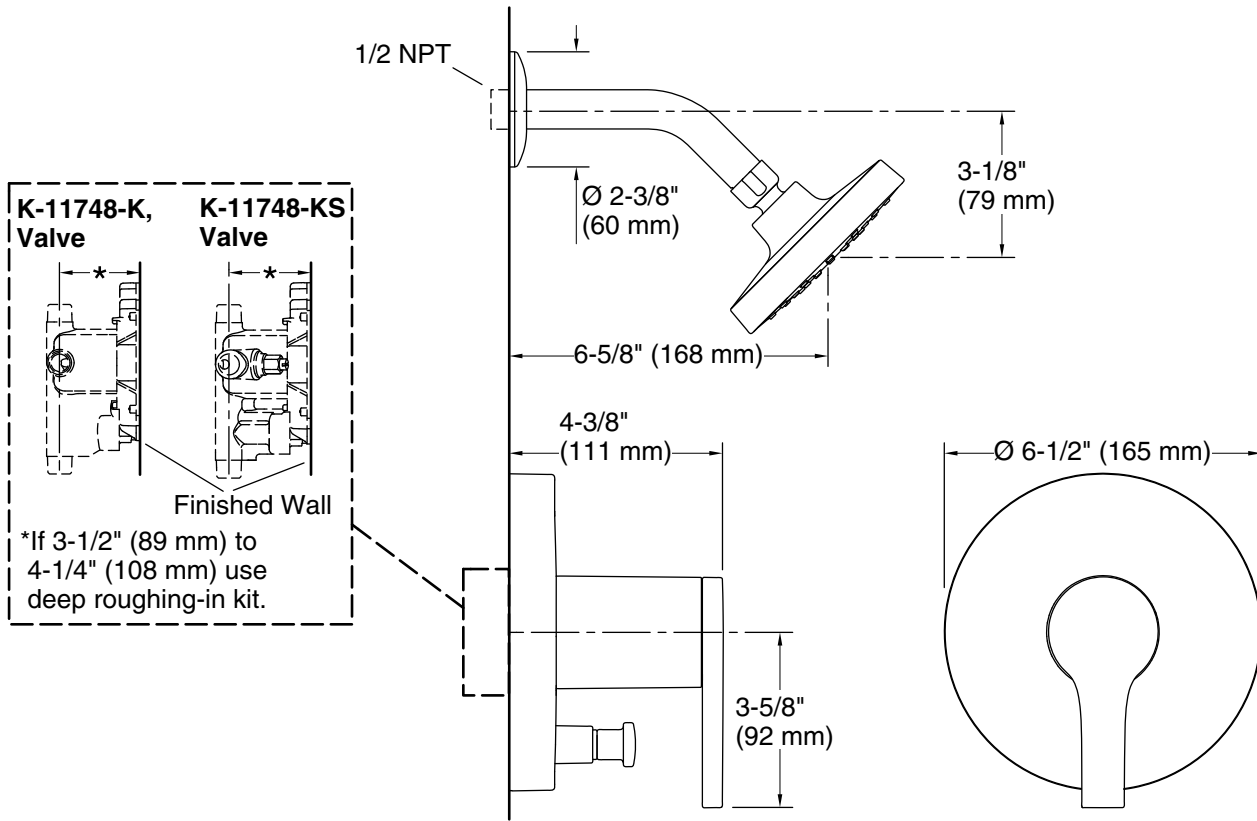

Technical Information

All product dimensions are nominal.

Drain included: No

Spout:

Shower/Rainhead rated max flow: 2.5 gal/min (9.5 l/min)

Notes

Install this product according to the installation guide.

Avoid cross-flow conditions. Do not install a shut-off device on either valve outlet.

Install straight pipe or tube drop of 7" (178 mm) to 18" (457 mm) with single elbow between the valve and the wall-mount spout.