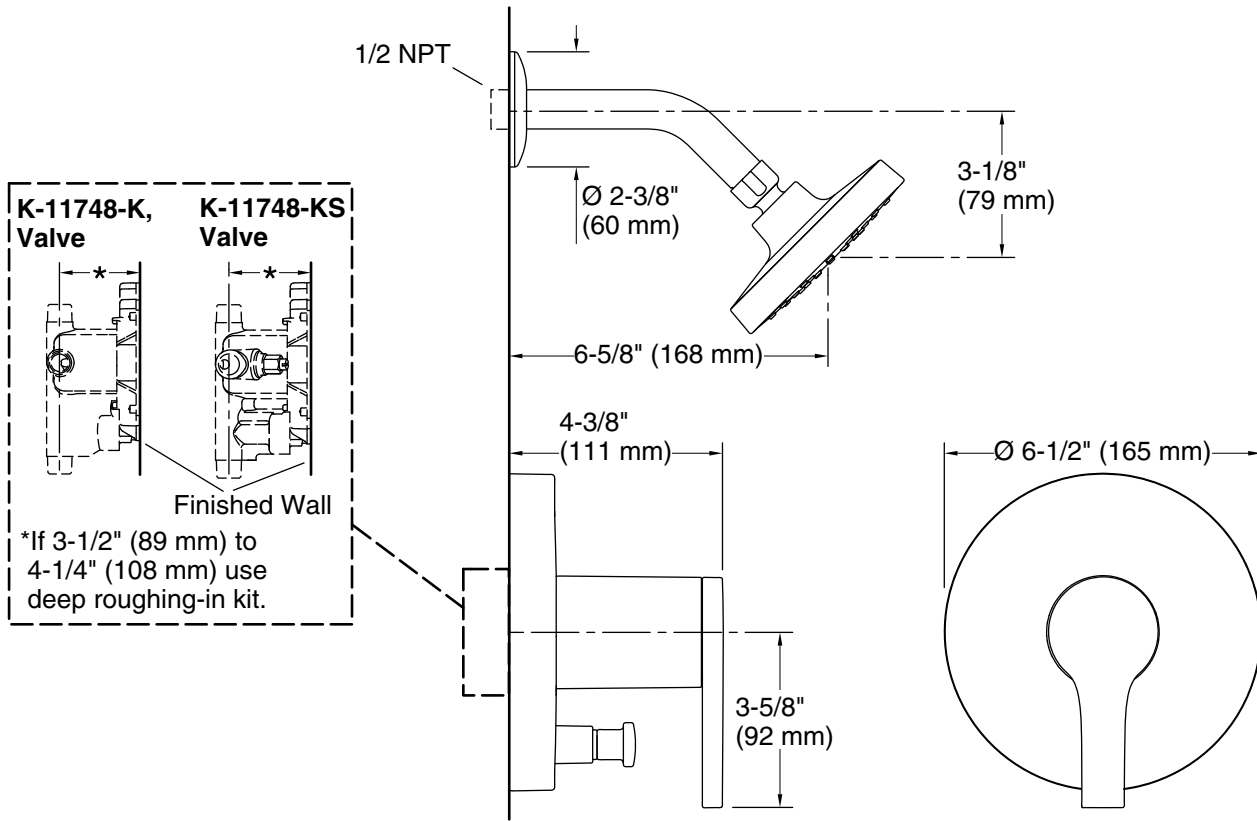

Technical Information

All product dimensions are nominal.

Drain included: No

Spout:

Shower/Rainhead rated max flow: 1.75 gal/min (6.6 l/min)

Notes

Install this product according to the installation guide.

Avoid cross-flow conditions. Do not install a shut-off device on either valve outlet.

Install straight pipe or tube drop of 7" (178 mm) to 18" (457 mm) with single elbow between the valve and the wall-mount spout.