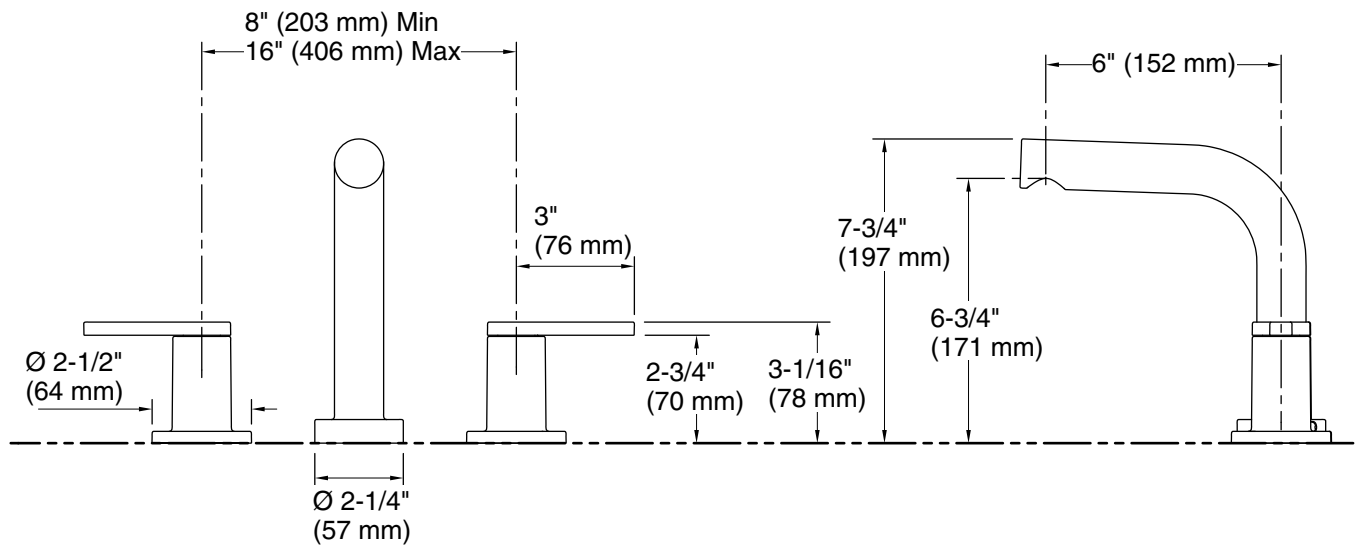

Features

- Two-handle bath faucet trim
- 7-1/2" (191 mm) gooseneck nondiverter spout with slip-fit connection
- Coordinates with other products in the Elate collection
- Valve sold separately

Material

- Premium material construction for durability and reliability
- KOHLER finishes resist corrosion and tarnishing

Color	Code	Description
	CP	Polished Chrome
	BN	Vibrant® Brushed Nickel
	BL	Matte Black
	2MB	Vibrant® Brushed Moderne Brass

Technical Information

All product dimensions are nominal.

Faucet:

Flow rate: 0 gal/min (0 l/min)