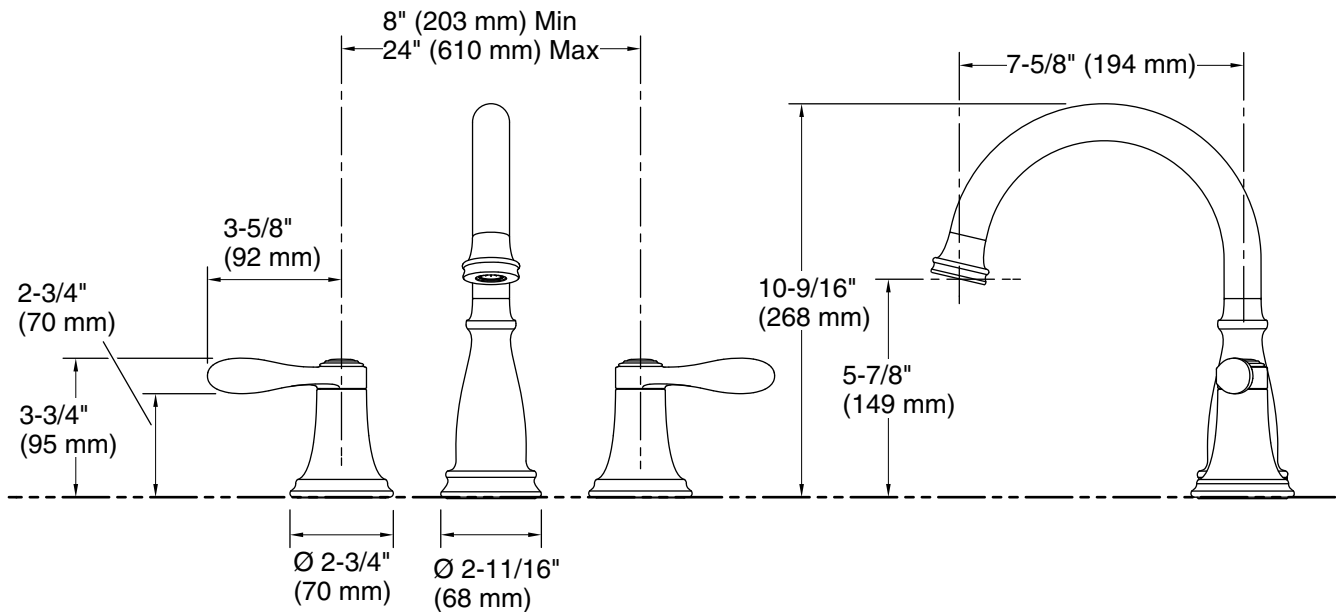

Features

- Two-handle bath faucet trim
- 7-1/2" (191 mm) gooseneck nondiverter spout with slip-fit connection
- Coordinates with other products in the Bellera collection

Material

- Premium material construction for durability and reliability
- KOHLER finishes resist corrosion and tarnishing

BN Vibrant® Brushed Nickel

Technical Information

All product dimensions are nominal.

Drain included: No

Spout:

Spout reach: 7-5/8" (194 mm)

Notes

Install this product according to the installation instructions.