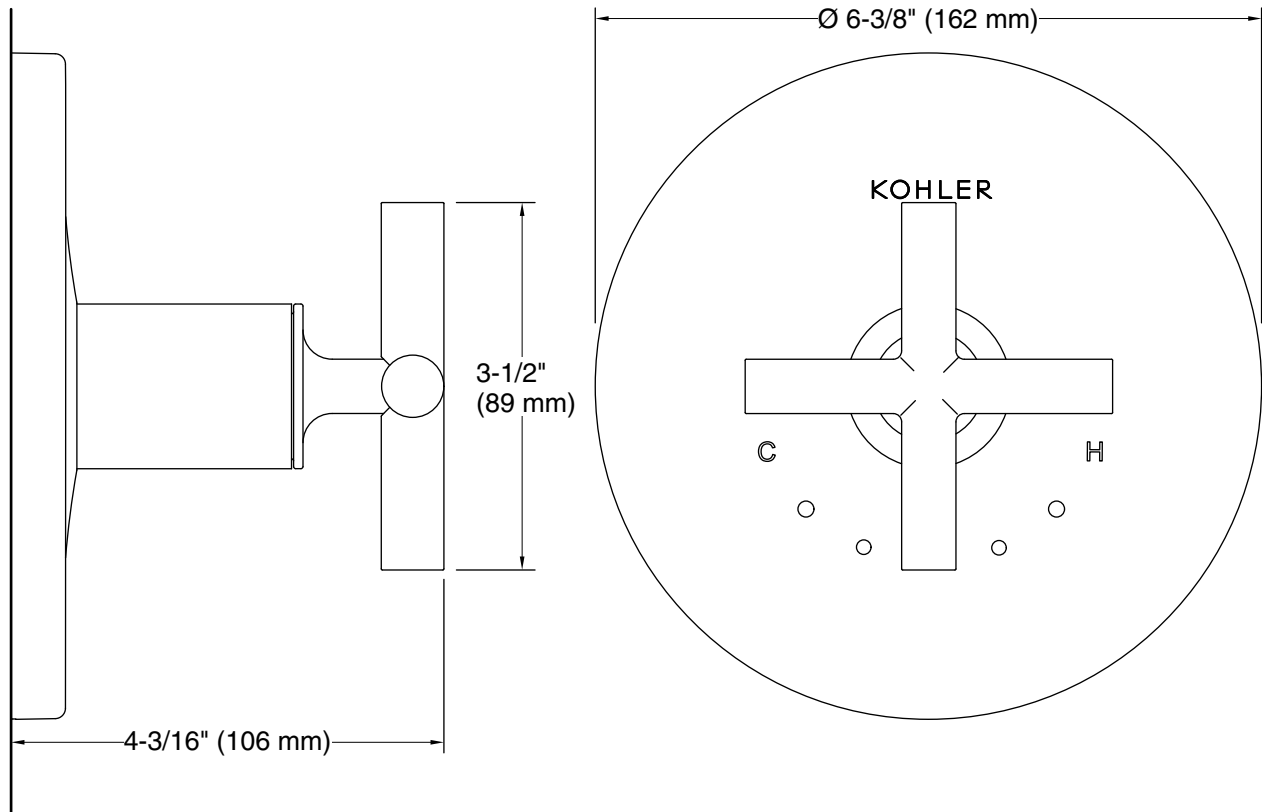

Technical Information

All product dimensions are nominal.

Notes

Install this product according to the installation instructions.

ADA compliant when installed to the specific requirements of these regulations.