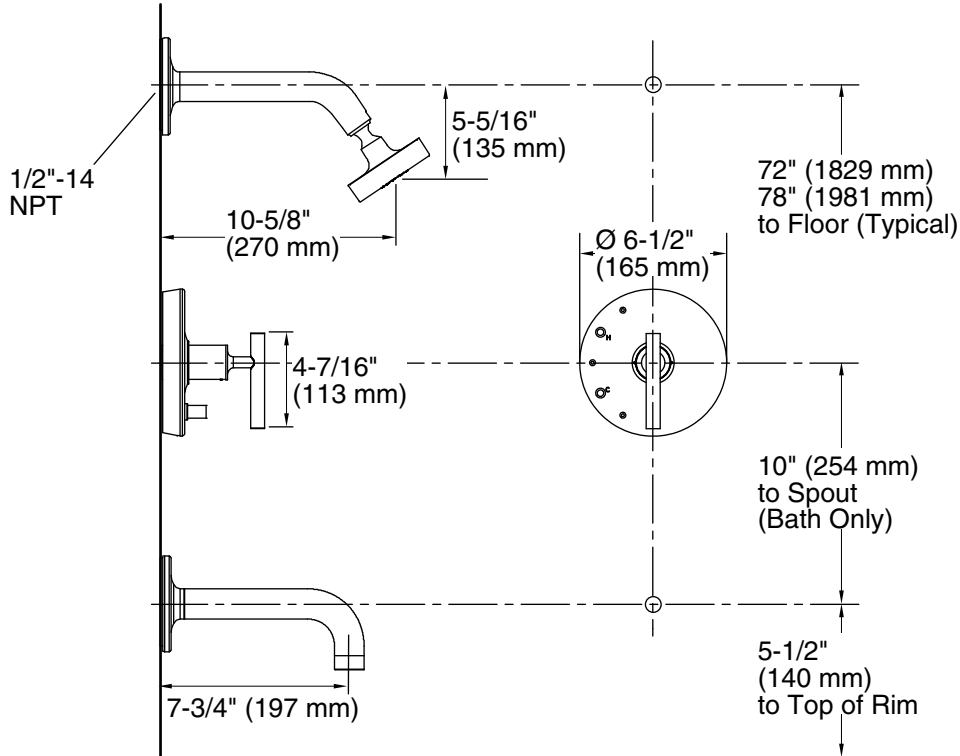

Features

- A single handle controls both on/off activation and temperature setting
- Trim includes push button diverter
- Includes single-function 2.5 gpm (9.5 lpm) showerhead with Katalyst® air-induction technology
- MasterClean™ sprayface features an easy-to-clean surface that withstands mineral buildup
- Complements Purist faucets and accessories
- Rite-Temp® pressure-balancing technology maintains water temperature within +/- 3°F

Technical Information

All product dimensions are nominal.

Drain included: No

Showerhead/Body Spray:

Rated maximum flow: 2.5 gal/min (9.5 l/min)

Pressure: 80 psi (5.5 bar)

Notes

Install this product according to the installation guide.