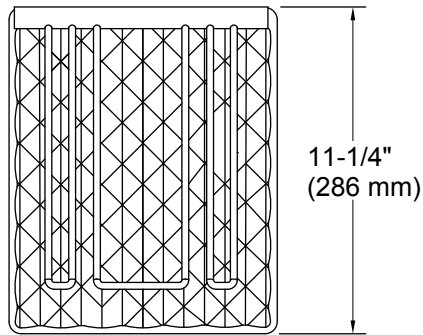

Wine Glass Drying Rack K-SG8628

Features

- Accommodates six standard-size wine glasses or four oversized wine glasses, up to 10 inches tall.
- Pillow pattern design promotes airflow for stemless glasses resting on base.
- Folds away for easy storage.
- Use in cabinet to organize stemware.

	CHR	Charcoal
--	-----	----------

Technical Information

All product dimensions are nominal.

Material: Plastic, Stainless Steel