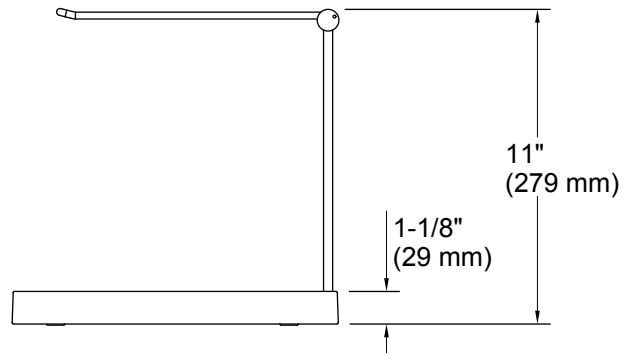

Wine Glass Drying Rack K-SG8628

Features

- Accommodates six standard-size wine glasses or four oversized wine glasses, up to 10 inches tall.
- Pillow pattern design promotes airflow for stemless glasses resting on base.
- Folds away for easy storage.
- Use in cabinet to organize stemware.

	CHR	Charcoal
--	-----	----------

Technical Information

All product dimensions are nominal.

Material: Plastic, Stainless Steel