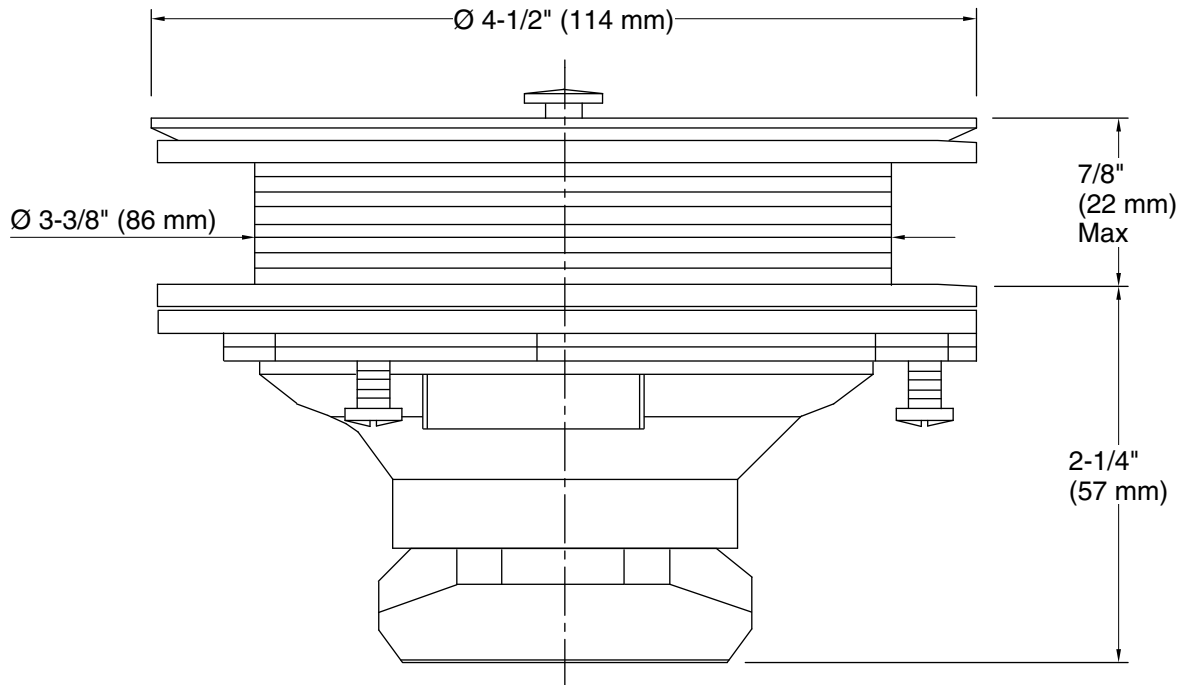

Technical Information

All product dimensions are nominal.

Notes

Install this product according to the installation guide.