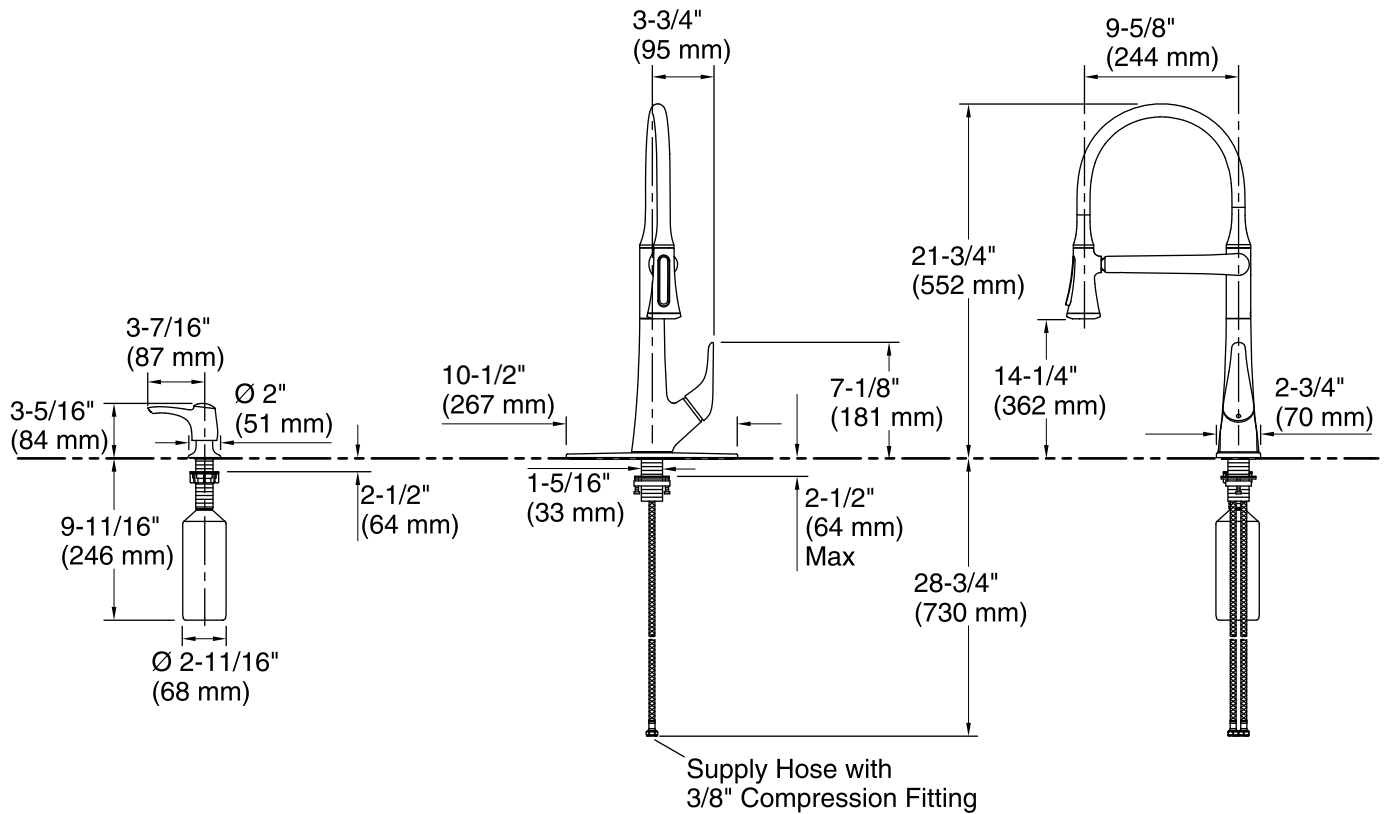

Technical Information

All product dimensions are nominal.

Faucet:

Flow rate: 1.5 gal/min (5.7 l/min)

Pressure: 60 psi (4.1 bar)

Notes

Install this product according to the installation instructions.