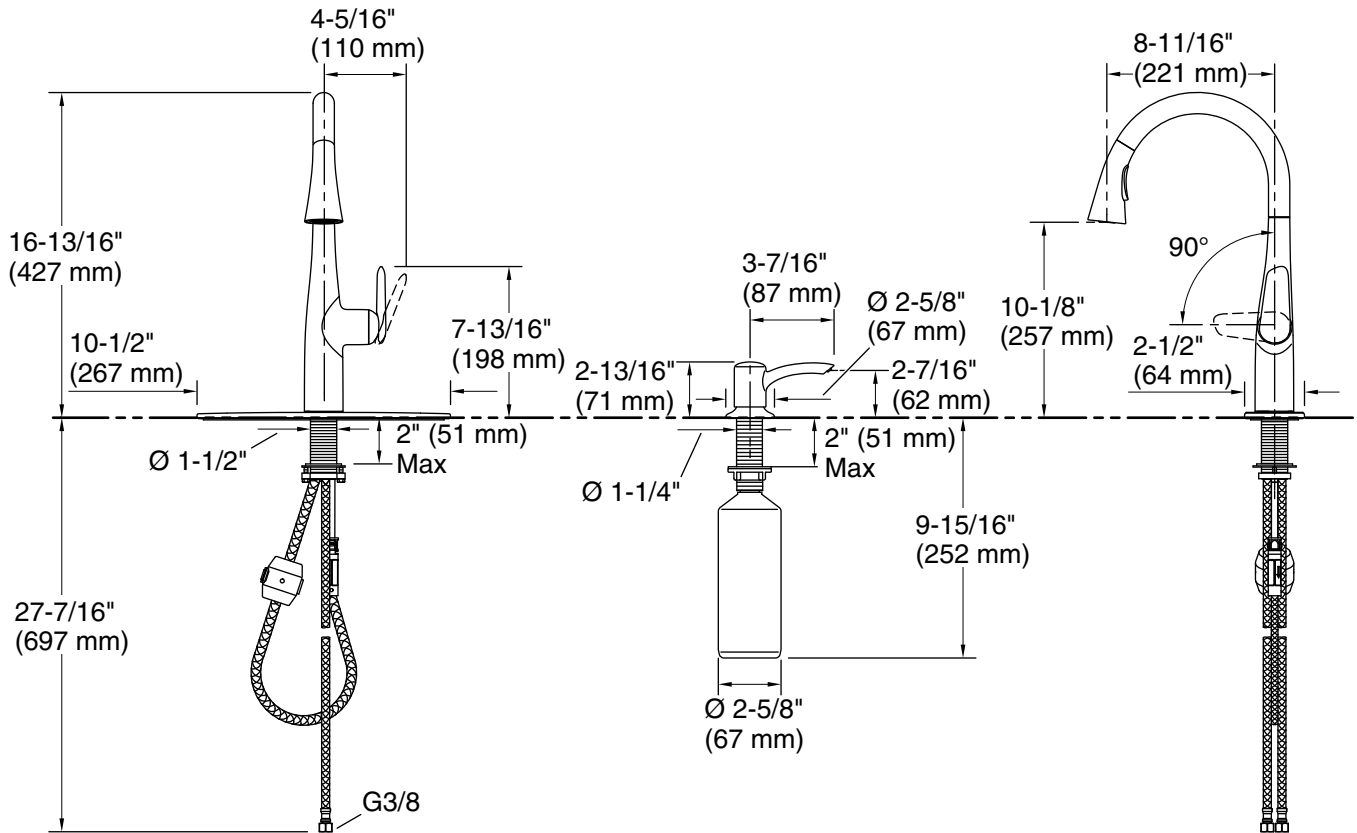

Technical Information

All product dimensions are nominal.

Notes

ADA, CSA B651 compliant when installed to the specific requirements of these regulations.