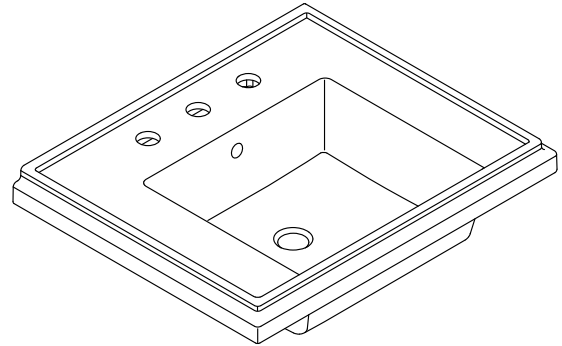

Tresham®

24" pedestal bathroom sink basin

K-R2757-8

Features

- 8" (203 mm) widespread faucet holes
- Square basin with flat deck
- Overflow drain
- Combines with the K-R2767 pedestal to create the Tresham pedestal sink
- Coordinates with other products in the Tresham collection

Material

- Fireclay

Installation

- Pedestal

Recommended Products/Accessories

- K-23726 Drain treatment
- K-R2767 Pedestal

Codes/Standards

ASME A112.19.2/CSA B45.1

KOHLER® One-Year Limited Warranty

See website for detailed warranty information.

Available Colors/Finishes

Color tiles intended for reference only.

Color	Code	Description

	0	White