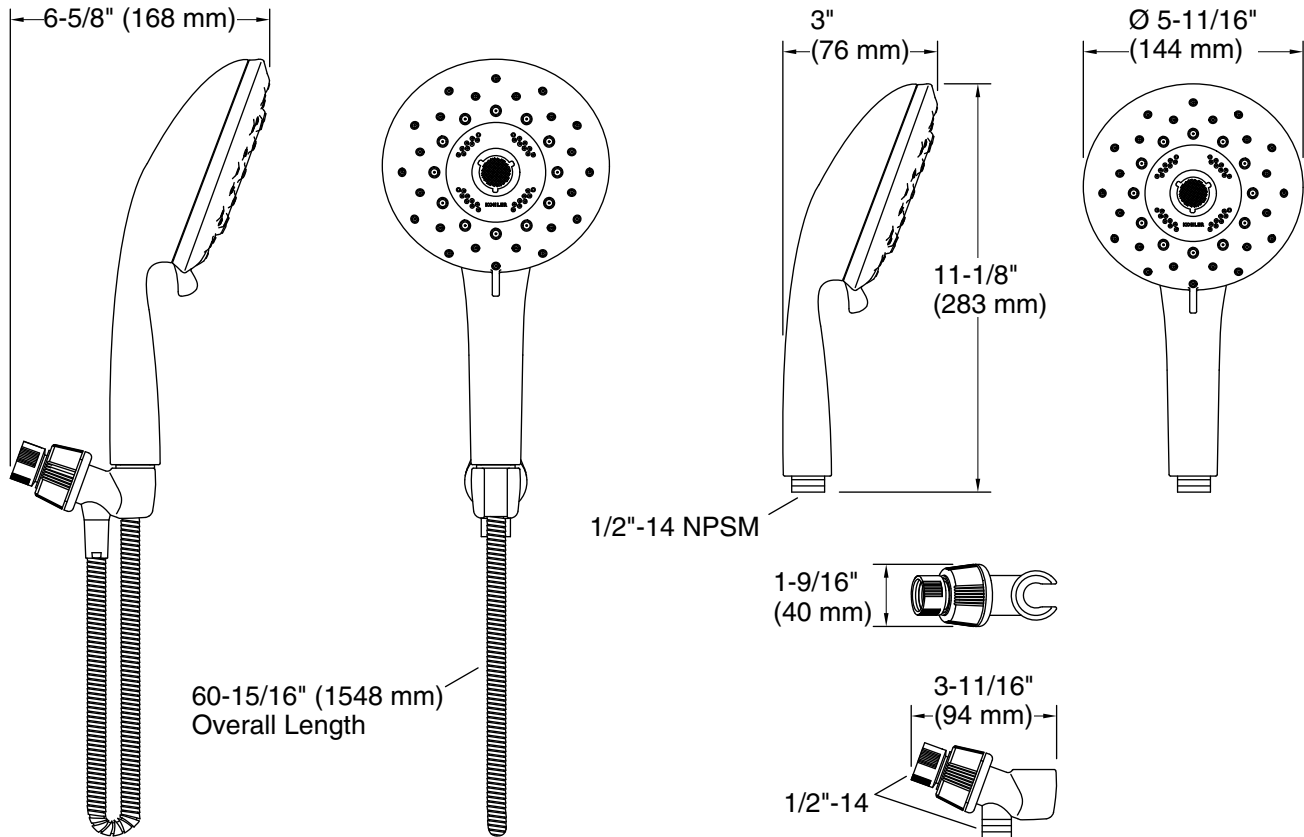

Technical Information

All product dimensions are nominal.

Handshower:

Rated maximum flow: 1.75 gal/min (6.6 l/min)

Pressure: 45 psi (3.1 bar)

Notes

For use with automatic compensating valves rated at 1.3 gal/min (4.9 l/min) or less.

Install this product according to the installation instructions.

Plumbing codes require approved backflow prevention devices to be installed in-line to handshowers. Consult local plumbing officials.

ADA, OBC compliant when installed to the specific requirements of these regulations.