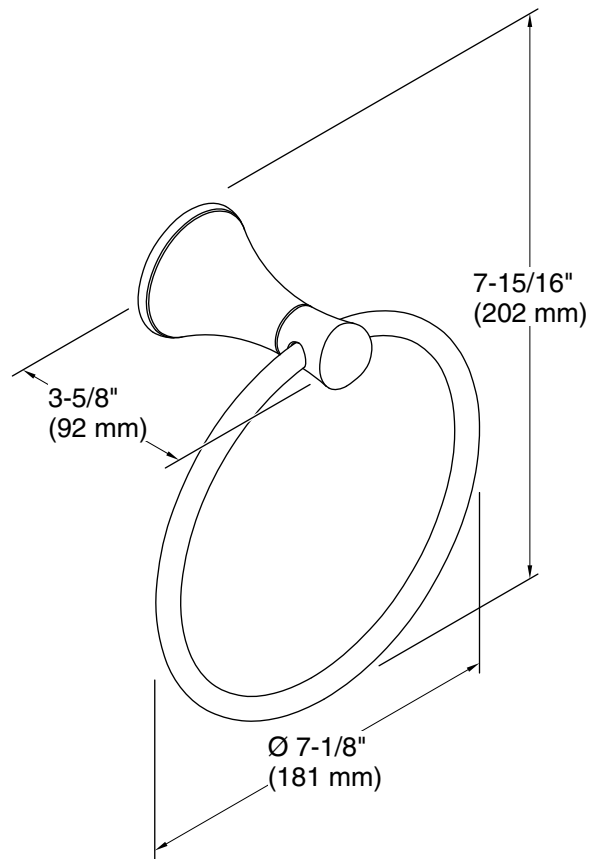

Technical Information

All product dimensions are nominal.

Installation Type: Wall-mount

Material: Metal

Notes

Install this product according to the installation guide.

CAUTION: Risk of personal injury. Do not install these products in any area where they are likely to be used inadvertently as a grab bar or support bar. These products are not designed or intended for use as a grab bar or support bar.