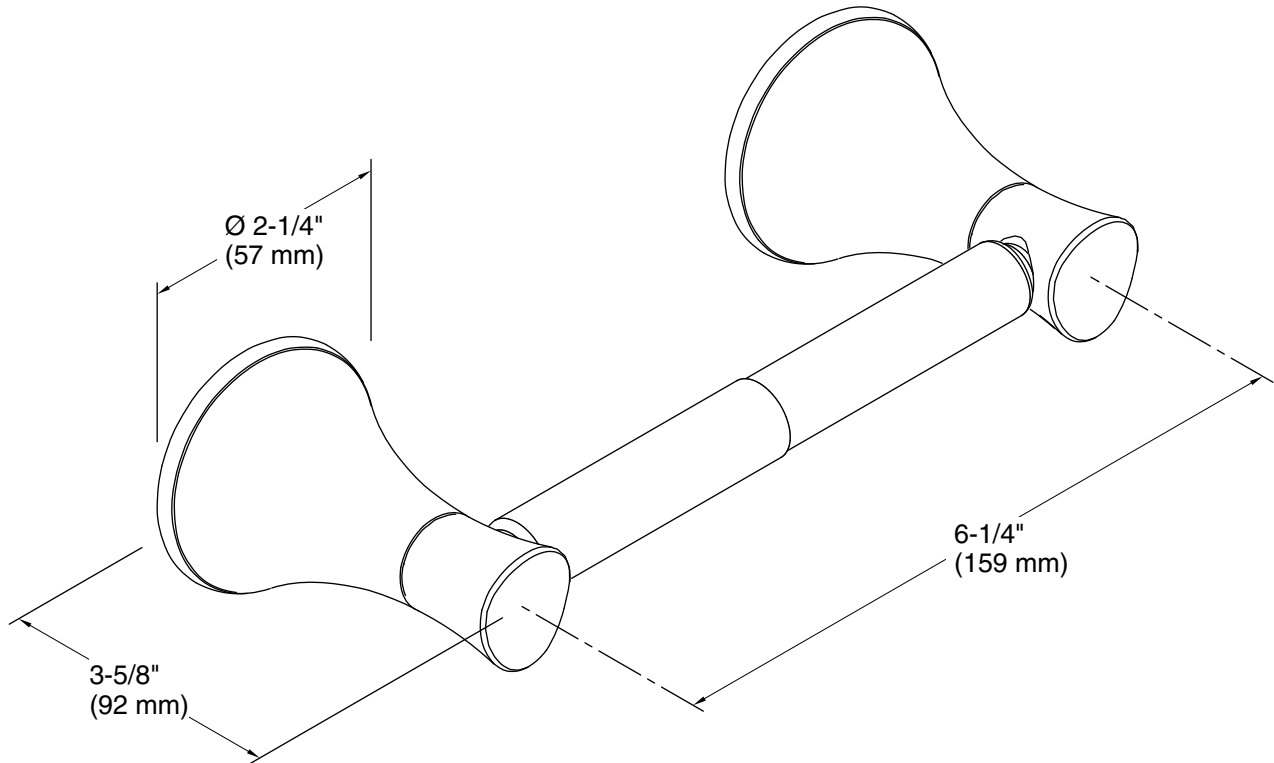

Available Colors/Finishes

Color tiles intended for reference only.

Color	Code	Description
-------	------	-------------

	BN	Vibrant® Brushed Nickel
---	----	-------------------------

Technical Information

All product dimensions are nominal.