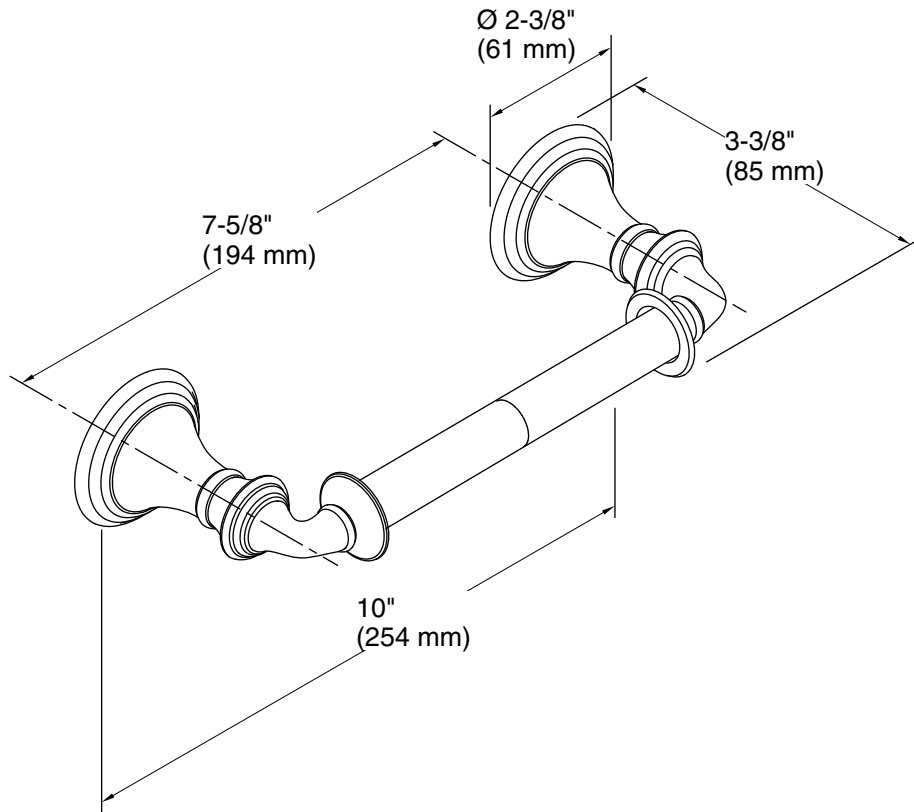

Devonshire®
Double toilet paper holder
K-R10554

Features

- Coordinates with other products in the Devonshire collection

Material

- Premium metal construction for durability and reliability
- KOHLER finishes resist corrosion and tarnishing

Technical Information

All product dimensions are nominal.

Material: Metal

Notes

Install this product according to the installation guide.

CAUTION: Risk of personal injury. Do not install these products in any area where they are likely to be used inadvertently as a grab bar or support bar. These products are not designed or intended for use as a grab bar or support bar.