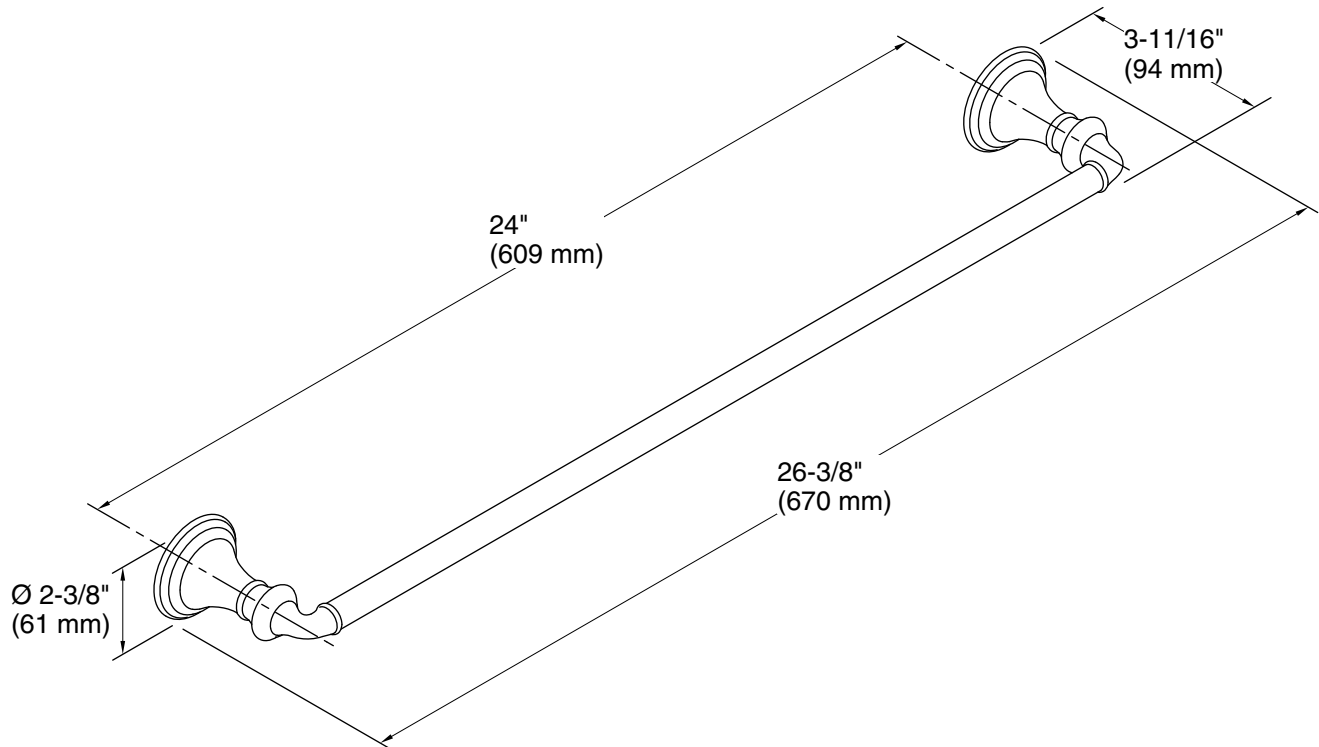

Devonshire®
24" Towel Bar
K-R10551

Features

- Coordinates with other products in the Devonshire collection

Material

- Premium metal construction for durability and reliability
- KOHLER finishes resist corrosion and tarnishing

Technical Information

All product dimensions are nominal.

Installation Type: Wall-mount

Material: Metal

Notes

Install this product according to the installation guide.

CAUTION: Risk of personal injury. Do not install these products in any area where they are likely to be used inadvertently as a grab bar or support bar. These products are not designed or intended for use as a grab bar or support bar.