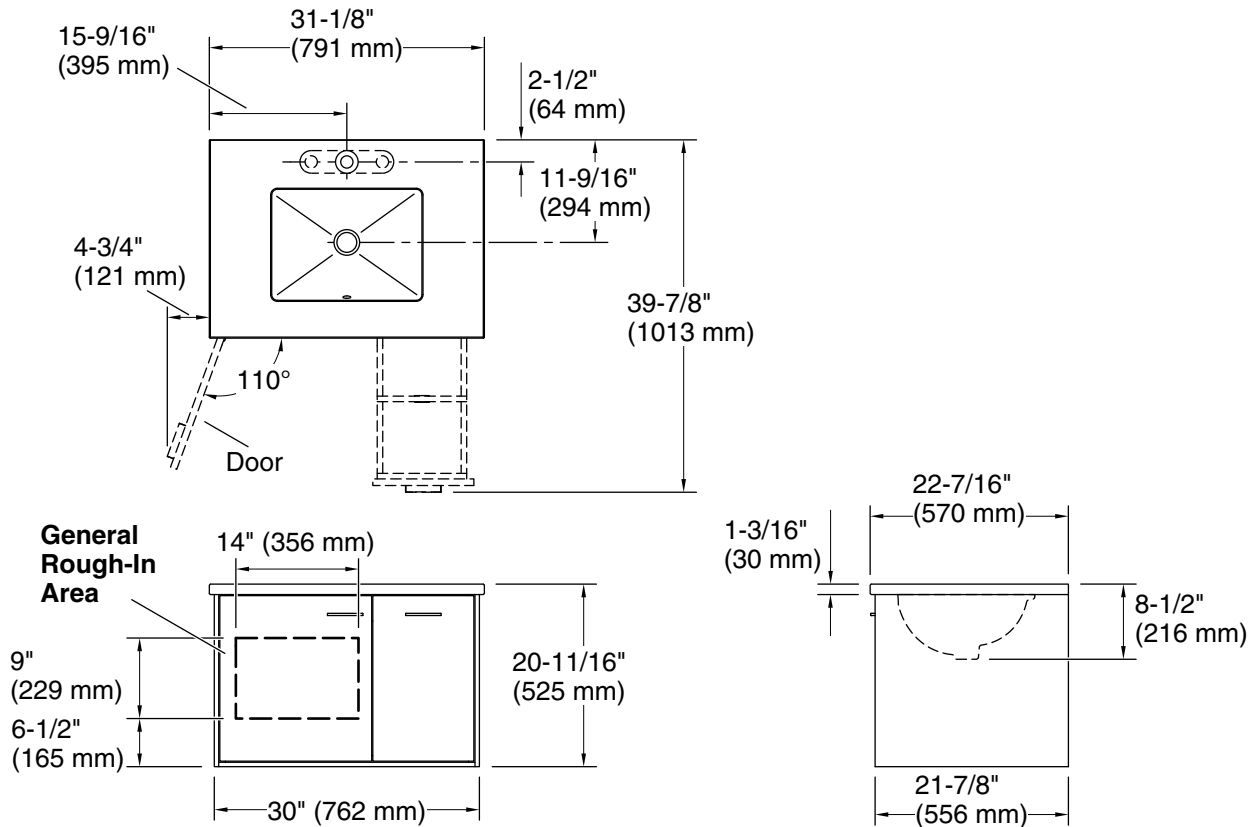

Technical Information

All product dimensions are nominal.

Lighting included: No

Notes

Install this product according to the installation guide.