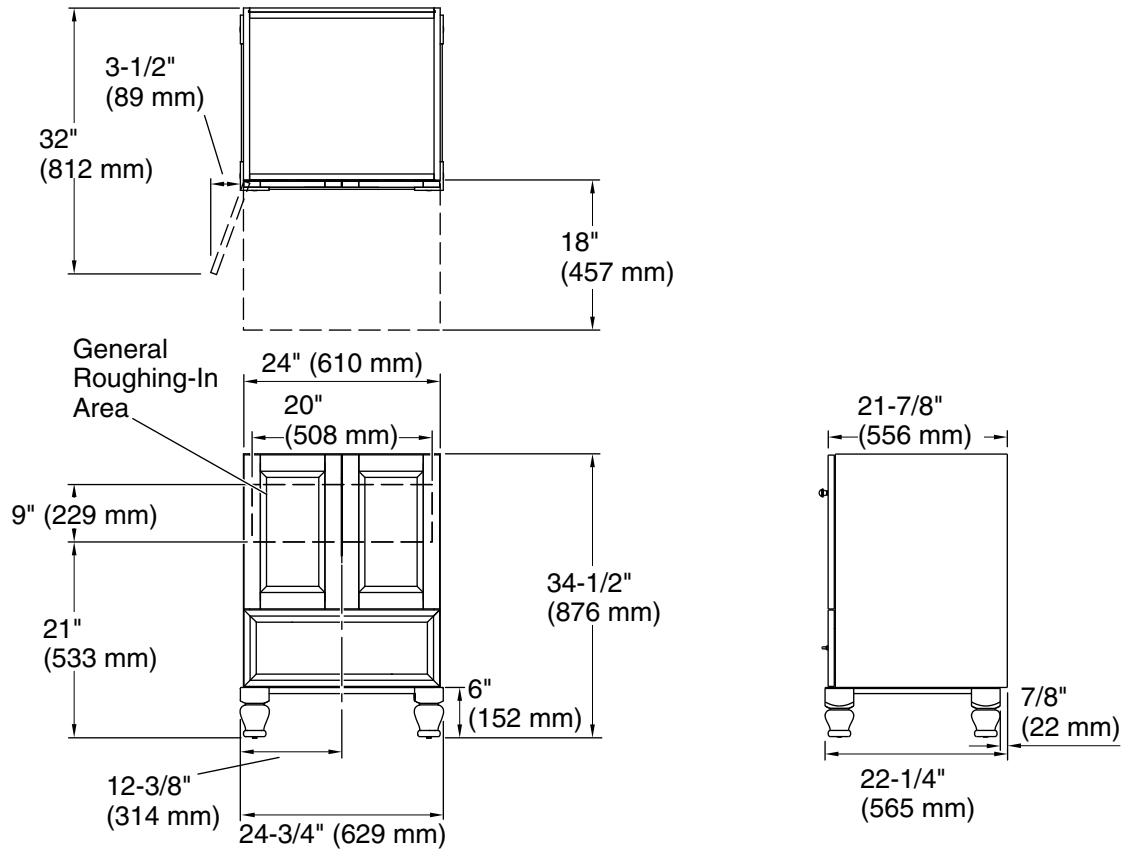

### Features

- Set includes: Cabinet, precut Silestone® quartz vanity top, sink, cabinet legs, cabinet hardware, mounting hardware for sink
- Vanity top has single faucet hole with pilot holes for optional 8" (203 mm) widespread faucet configuration
- Three-way adjustable slow-close door hinges for easy cabinet access
- Full-extension 18" (457 mm) depth drawer with soft-close undermount slides for smooth opening
- Solid wood drawer with dovetail joint construction
- Vanity top is covered under the Silestone® 25-Year Limited Warranty
- Silestone® quartz provides exceptional durability and stain resistance, making it easy to maintain
- Caxton® Rectangle undermount sink has a streamlined design that is easy to clean
- Customize your storage with optional in-door and in-drawer accessories and medicine cabinet surrounds and side kits (sold separately)
- Optional vanity top side and backsplashes available (sold separately)

### Technical Information

All product dimensions are nominal.