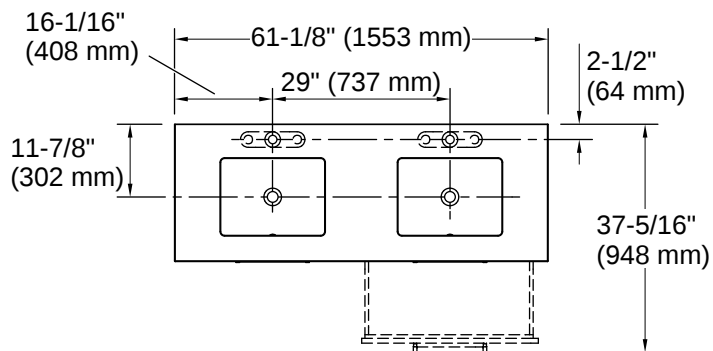

Installation

- Professional installation recommended

Installation Notes

Install this product according to the installation instructions.