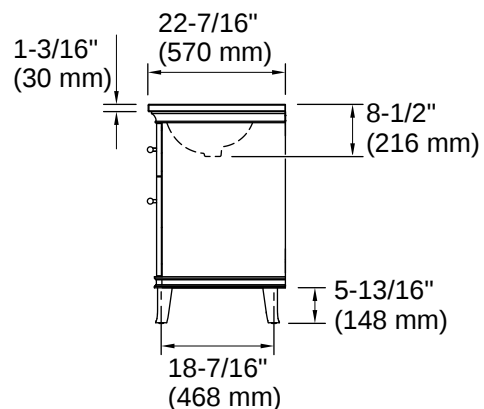

Installation

- Professional installation recommended

Installation Notes

Install this product according to the installation instructions.