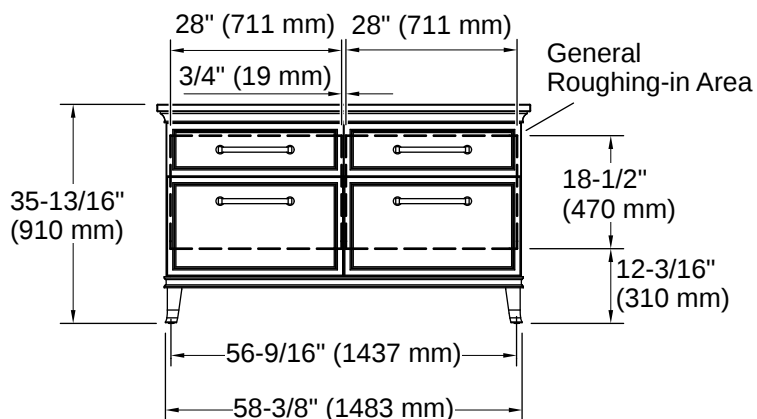

Installation

- Professional installation recommended

Installation Notes

Install this product according to the installation instructions.