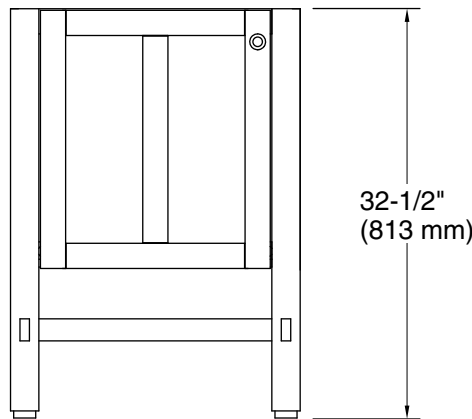

Technical Information

All product dimensions are nominal.