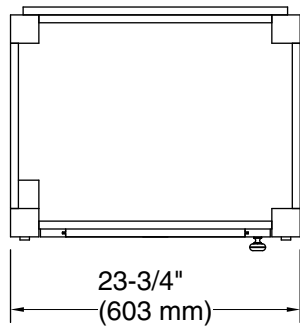

Technical Information

All product dimensions are nominal.