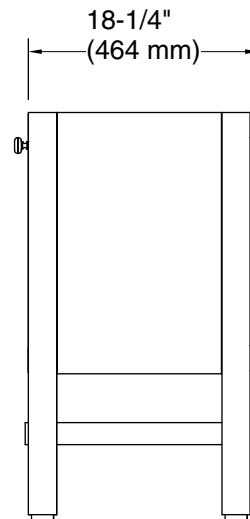

Technical Information

All product dimensions are nominal.