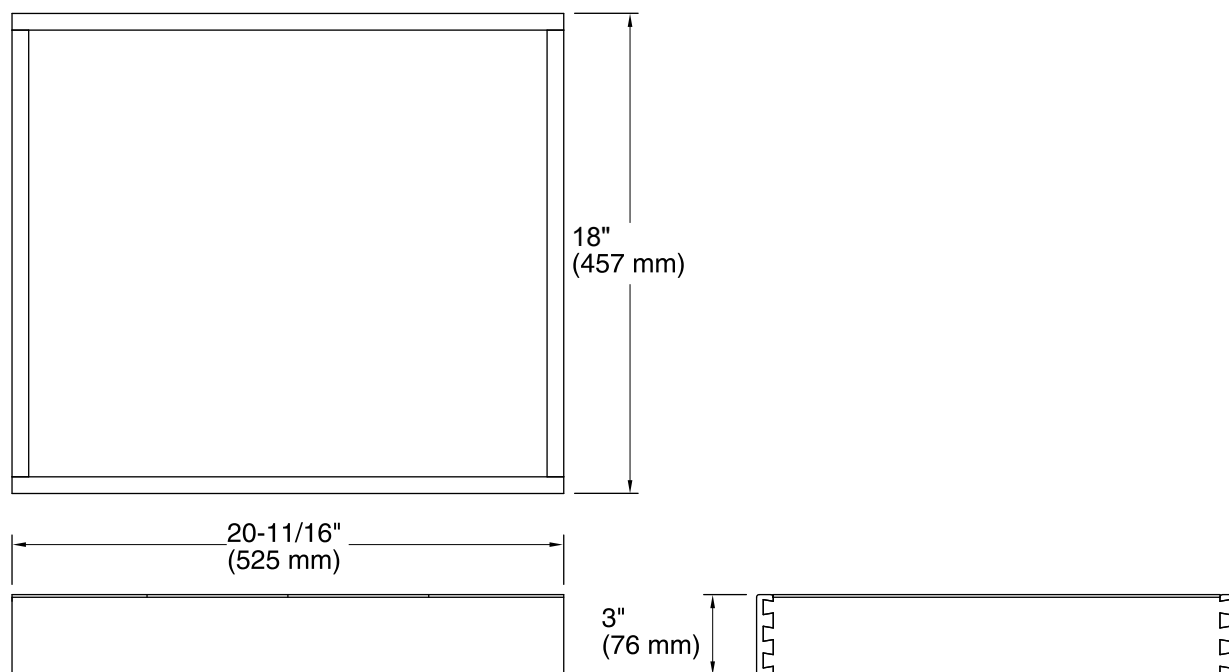

Features

- For use with K-99511 Jacquard®, K-99524 Damask®, and K-99537 Poplin® vanities.
- Catalyzed conversion varnish provides a durable moisture-resistant finish.
- Full-extension 18-inch depth tray with slow-close under-mount slides for smooth opening.

Color	Code	Description
-------	------	-------------

	1WR	Oxford Maple
--	-----	--------------

Technical Information

All product dimensions are nominal.

Notes

Install this product according to the installation guide.