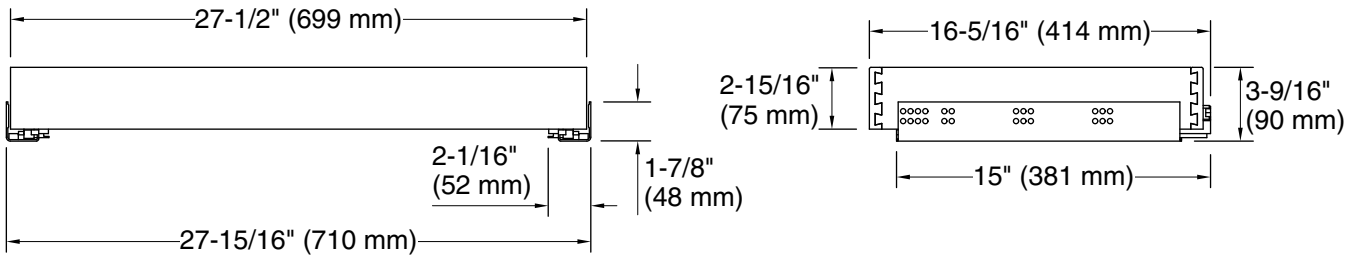

Available Colors/Finishes

Color tiles intended for reference only.

Color Code Description

	1WR	Oxford Maple
---	-----	--------------

Harken®
Roll-out tray for 60" vanity
K-99680-SH19

Technical Information

All product dimensions are nominal.