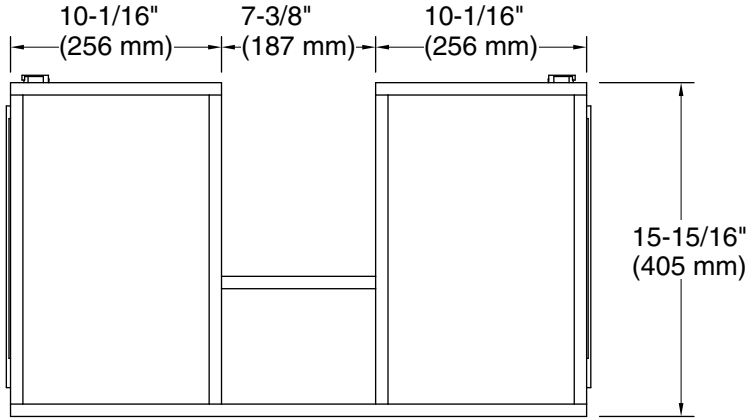

Harken®
Roll-out tray for 60" vanity
K-99680-SH19

Features

- Coordinates with Harken vanity cabinets and hardware to complete your bathroom.
- Full-extension 21" (533 mm) depth tray with soft-close undermount slides for smooth opening.

Available Colors/Finishes

Color tiles intended for reference only.

Color Code Description

	1WR	Oxford Maple
---	-----	--------------

Harken®
Roll-out tray for 60" vanity
K-99680-SH19

Technical Information

All product dimensions are nominal.