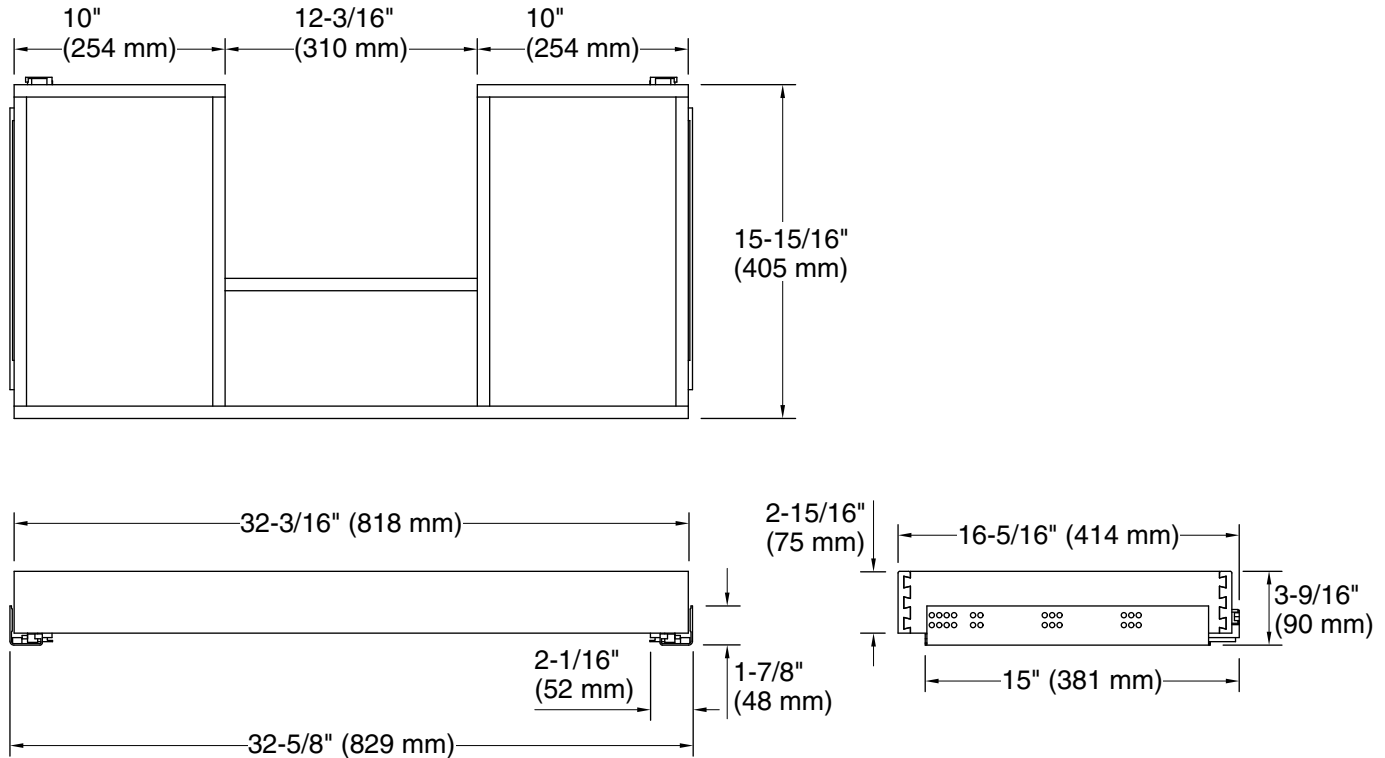

**Harken®**  
Roll-out tray for 36" vanity  
**K-99680-SH18**

**Features**

- Coordinates with Harken vanity cabinets and hardware to complete your bathroom.
- Full-extension 21" (533 mm) depth tray with soft-close undermount slides for smooth opening.

## Technical Information

All product dimensions are nominal.

Material: Wood